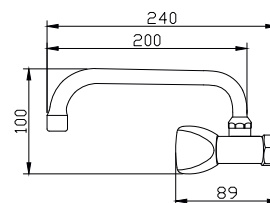

Wall – mounted bathroom basin faucet kit

Index: **ARM-KAJA-3A**

12pcs

Spout length: 20cm