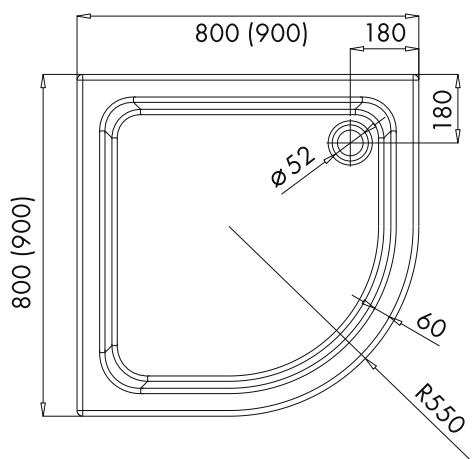

ROUND 16cm

EAN 5902230802148

- Acrylic shower base, semi-round
- Height: 16 cm
- Depth: 5 cm
- Drain: 50 mm

Index: **ROUND 80X80X16**

EAN: 5902230825055

Index: **ROUND 90X90X16**

EAN: 5902230825062