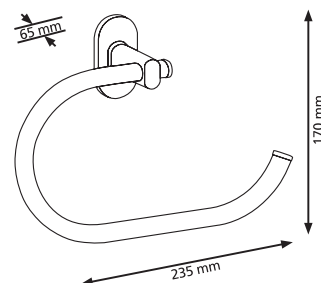

Index: **ZP-VIVO Black**

5pcs

EAN: 5902230824980

SORRENTO

- Rain showerhead, 20cm in diameter and adjustable tilt angle
- Shower head
- 1/2" shower head hose 150 cm long
- Stainless steel pole
- Shower switch
- Adjustable shower head handle
- Anti-calc function
- Mounting handles with plugs
- WALL-MOUNTED SHOWER FAUCET INCLUDED

Index: **ZP-MODERN**

5pcs

EAN: 5902230824447

MODERN BLACK

- Rain showerhead SLIM, 25x25 cm and adjustable tilt angle
- Adjustable height 80 - 120 cm
- Stainless steel pole
- 1-function shower head
- Shower hose included
- Anti-calc function
- THERMOSTATIC SHOWER KIT INCLUDED

MURO

5 902230 825406

Toilet roll hanger L

5 902230 825215

Toilet roll hanger

5 902230 825222

Towel hanger C

5 902230 825239