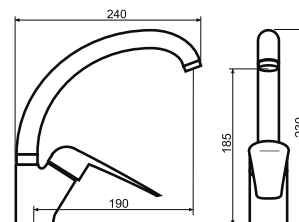

Kit includes:

- Flexible hose G 3/8-M10x1

5 902230 801943

Kitchen sink assymmetric standing faucet kit

Index: **ARM-AQUA-5A**

12pcs

Kit includes:

- Flexible hose G 3/8-M10x1