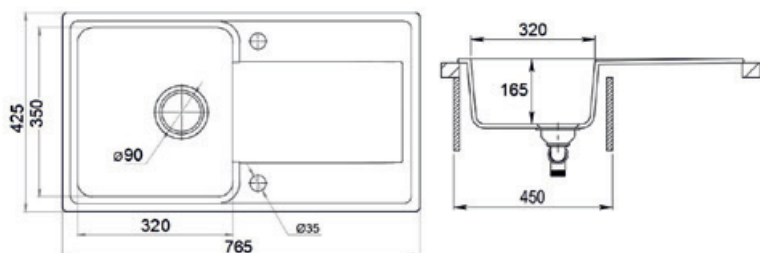

LEMON 75

LEMON 75 BEIGE SINK WITH SIPHON

- Made of teknogran
- Beige
- Drain diameter - 90 mm
- Hole diameter for a standing faucet kit - 35 mm,
- 165 mm deep

Index: **SETZLEWLEMON75**

12pcs

EAN 5902230802124

MANGO 75

MANGO 75 BLACK SINK WITH SIPHON

- Made of teknogran
- Black
- Drain diameter - 90 mm
- Hole diameter for a standing faucet kit - 35 mm,
- 165 mm deep

Index: **SETZLEWMANGO75**

12pcs

EAN 5902230802117