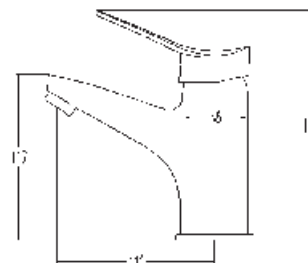

12pcs

- Kit includes:
- 1-function shower head
 - hose
 - point handle

5 90829 3519863

OCEAN

Bathroom basin standing faucet kit

Index: **ARM-OCEAN-6**

12pcs

Spout length: 16cm