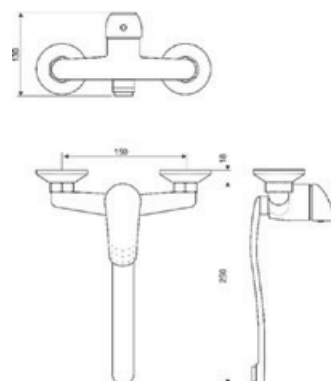

12pcs

Spout length: 23cm

5 90829 3519887

OMIKRON

Wall – mounted bathroom basin faucet kit

Index: **ARM-OMIK-3A**

12pcs

Spout length: 16cm