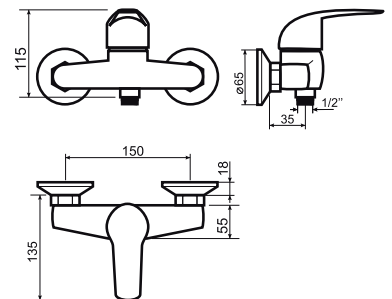

Wall – mounted bathroom shower faucet kit

Index: **ARM-YONIC-4**

12pcs

5 9022 30850170