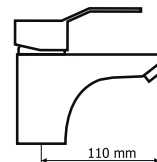

Bathroom basin standing faucet kit

Index: **ARM-VESTO-6**

12pcs

Kit includes:
Click-clack plug/flexible hose G 3/8-M10x1