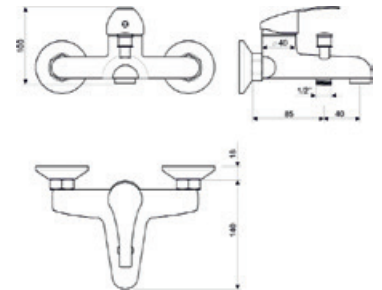

5 90829 3519481

Wall – mounted bathroom shower faucet kit
Index: **ARM-DECA35-4**

12pcs