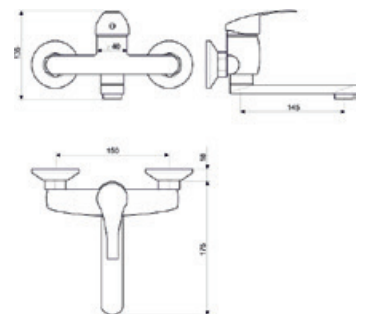

Kitchen sink standing faucet kit

Index: **ARM-DECA35-5**

20pcs

5 90829 3519474

Wall – mounted bathroom basin faucet kit

Index: **ARM-DECA35-3A**

12pcs

Spout length: 15cm