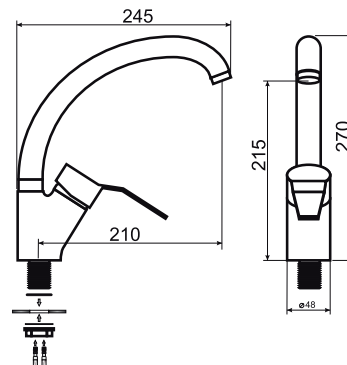

Wall – mounted bathroom basin faucet kit

Index: **ARM-OCEAN-3A**

12pcs

Spout length: 17cm

Wall – mounted bathroom shower faucet kit

Index: **ARM-OCEAN-4**

12pcs

- Kit includes:
- 1-function shower head
 - hose
 - point handle

Index: **ARM-VESTO-5**

12pcs

Kit includes:
Flexible hose G 3/8-M10x1

5 90829 3527349

Kitchen sink assymmetric standing faucet kit

Index: **ARM-VESTO-5**

12pcs

Kit includes:
Flexible hose G 3/8-M10x1