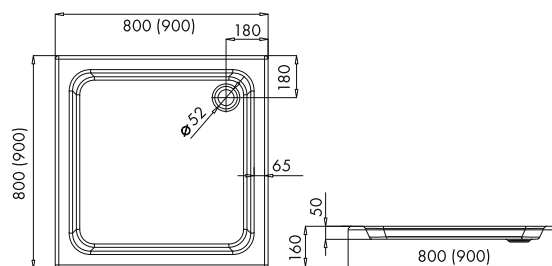

KAMA-Q

**POLSKI
BRODZIK**

- Aluminium profile, colour: chrome
- Tempered glass, graphite, 4 mm thick
- Doors on double top rollers and single, detachable bottom rollers
- Polish shower base 16 cm high (integrated housing)

Index: **KP-KAMA-Q-1580-G-SZ**
80x80x180cm (enclosure without the base)
EAN: 5902230800366

Index: **KP-KAMA-Q-1580-G**
80x80x195cm (enclosure with the base)
EAN: 5902230800038

Index: **KP-KAMA-Q-1590-G-SZ**
90x90x180cm (enclosure without the base)
EAN: 5902230800373

Index: **KP-KAMA-Q-1590-G**
90x90x195cm (enclosure with the base)
EAN: 5902230800045