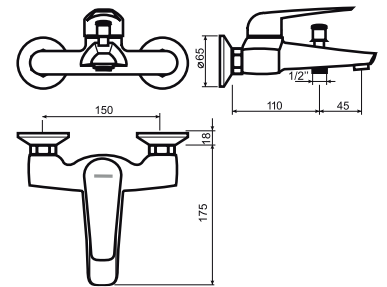

AQUA

5 908293 527226

Wall – mounted bathtub faucet kit

Index: **ARM-AQUA-2**

12pcs

5 908293 527233

Wall – mounted kitchen sink faucet kit

Index: **ARM-AQUA-3**

12pcs

Spout length: 25cm

5 908293 527240

Wall – mounted bathroom basin faucet kit

Index: **ARM-AQUA-3A**

12pcs

Spout length: 16cm

5 908293 527257

Wall – mounted bathroom shower faucet kit

Index: **ARM-AQUA-4**

12pcs