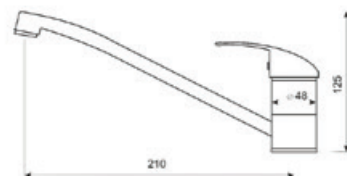

OMIKRON

Bathroom basin standing faucet kit

Index: **ARM-OMIK-6**

12pcs

Kit includes:
Automatic plug/flexible hose G 3/8-M10x1

5 90829 3519849

Kitchen sink standing faucet kit

Index: **ARM-OMIK-5**

12pcs

Kit includes:
Flexible hose G 3/8-M10x1

5 90829 3519856

Wall – mounted kitchen sink faucet kit

Index: **ARM-OMIK-3**

12pcs

Spout length: 23cm

5 90829 3519887