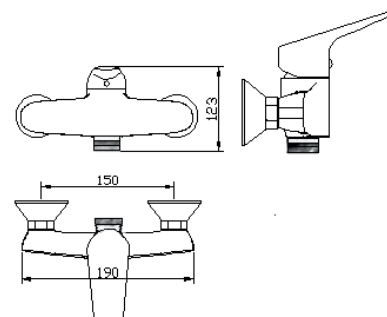

SIGMA

Wall – mounted bathroom basin faucet kit

Index: **ARM-SIGMA-3A**

12pcs

5 90223 0824874

Wall – mounted bathtub faucet kit

Index: **ARM-SIGMA-2**

12pcs

5 9022 30824867

Wall – mounted bathroom shower faucet kit

Index: **ARM-SIGMA-4**

12pcs

5 9022 30824881