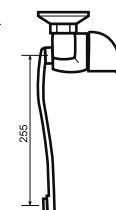

Wall – mounted kitchen sink faucet kit

Index: **ARM-YONIC-3**

12pcs

Spout length: 25cm