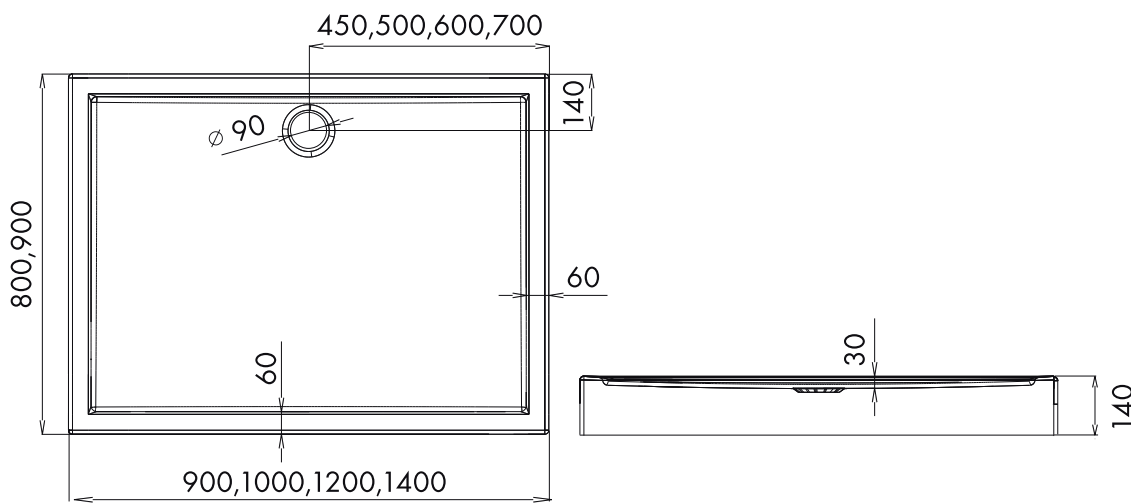

RECTANGULAR 16cm

- Acrylic shower base, rectangular
- Height: 14 cm
- Depth: 3 cm
- Drain: 90 mm

Index: **RECTANGULAR 100X80X16**

EAN: 5902230825024

Index: **RECTANGULAR 120X80X16**

EAN: 5902230825130