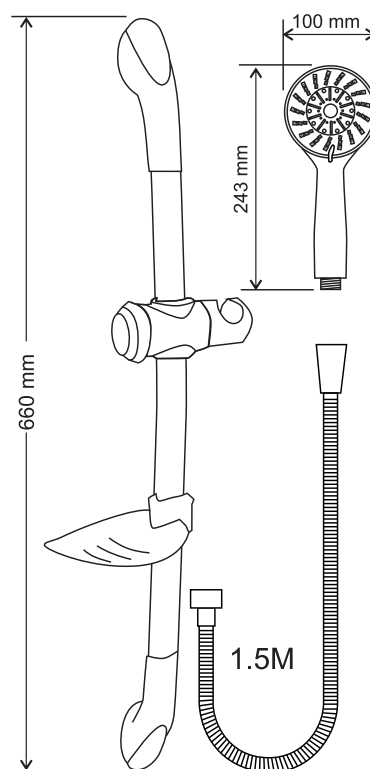

- 1-function shower head
- shower hose, length: 150cm
- point handle

Index: **ZP2**

- 3-function shower head
- shower hose, length: 150cm
- point handle

Index: **ZP3**

- 5-function shower head
- shower hose, length: 150cm
- point handle

COLIMA

- Kit height: 60 cm
- 1-function shower head
- Shower hose 150 cm
- Movable mounting element
- Anti-calc function

Index: **ZP-COLIMA**

FUEGO

- Kit height: 66 cm
- 3-function shower head
- Shower hose 150 cm
- Movable mounting element
- Soap dish
- Anti-calc function

Index: **ZP-FUEGO**

PAROS

- Kit height: 60 cm
- 5-function shower head
- Shower hose 150 cm
- Movable mounting element
- Anti-calc function

Index: **PAROS**

QUADRO

- Rain showerhead, 20 x 20 cm and adjustable tilt angle
- Shower head
- 1/2" shower head hose 150 cm long
- 1/2" connection hose 50 cm long
- Stainless steel pole
- Shower switch
- Soap dish
- Adjustable shower head handle
- Anti-calc function
- Mounting handles with plugs

Index: **ZP-QUADRO**

 10pcs

EAN: 5902230824539

VIVO

- Rain showerhead, 20cm in diameter and adjustable tilt angle
- Shower head
- 1/2" shower head hose 150 cm long
- 1/2" connection hose 50 cm long
- Stainless steel pole
- Shower switch
- Adjustable shower head handle
- Anti-calc function
- Mounting handles with plugs