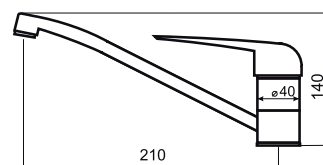

AQUA

5 908293 527271

Bathroom basin standing faucet kit

Index: **ARM-AQUA-6**

12pcs

Kit includes:

- Click-clack plug/flexible hose G 3/8-M10x1

5 908293 527264

Kitchen sink standing faucet kit

Index: **ARM-AQUA-5**

12pcs

Kit includes:

- Flexible hose G 3/8-M10x1

5 902230 801943

Kitchen sink assymmetric standing faucet kit

Index: **ARM-AQUA-5A**

12pcs

Kit includes:

- Flexible hose G 3/8-M10x1