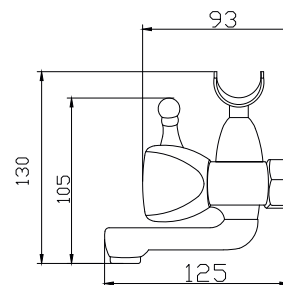

Index: **ARM-KAJA-3**

12pcs

Spout length: 20cm

5 908293 518538

Wall – mounted bathtub faucet kit

Index: **ARM-KAJA-2**

12pcs

Kit includes:
- 1-function shower head
- hose