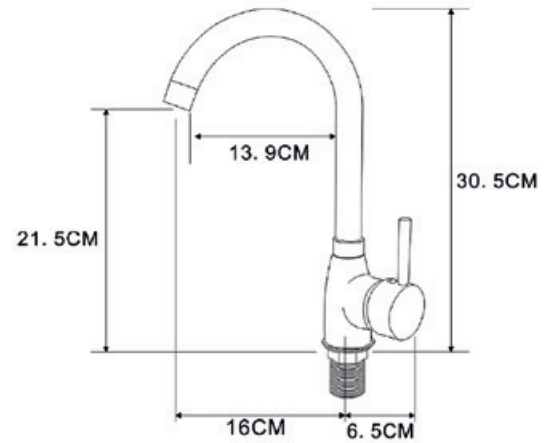

59 0223 08 2548 2

Index: **ARM-LUNA Black-G**

12pcs