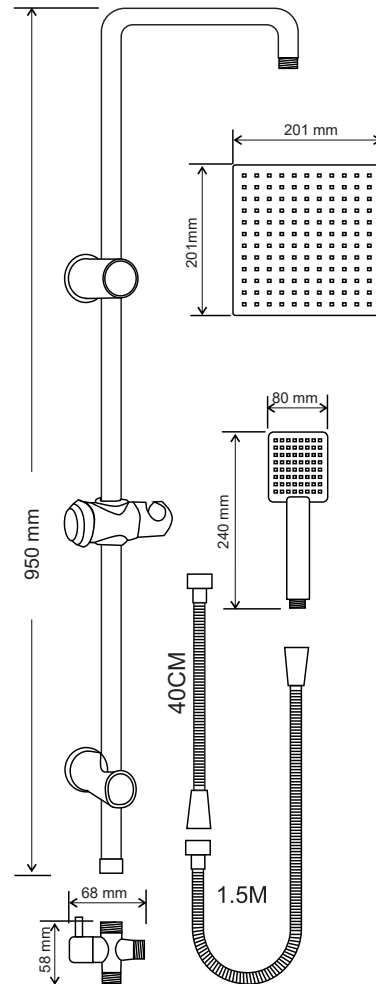

- 1-function shower head
- shower hose, length: 150cm
- point handle

Index: **ZP2**

- 3-function shower head
- shower hose, length: 150cm
- point handle

Index: **ZP3**

- 5-function shower head
- shower hose, length: 150cm
- point handle

Index: **ZP-FUEGO**

PAROS

- Kit height: 60 cm
- 5-function shower head
- Shower hose 150 cm
- Movable mounting element
- Anti-calc function

Index: **PAROS**

QUADRO

- Rain showerhead, 20 x 20 cm and adjustable tilt angle
- Shower head
- 1/2" shower head hose 150 cm long
- 1/2" connection hose 50 cm long
- Stainless steel pole
- Shower switch
- Soap dish
- Adjustable shower head handle
- Anti-calc function
- Mounting handles with plugs

Index: **ZP-QUADRO**

 10pcs

EAN: 5902230824539

VIVO

- Rain showerhead, 20cm in diameter and adjustable tilt angle
- Shower head
- 1/2" shower head hose 150 cm long
- 1/2" connection hose 50 cm long
- Stainless steel pole
- Shower switch
- Adjustable shower head handle
- Anti-calc function
- Mounting handles with plugs

Index: **ZP-VIVO**

 5pcs

EAN: 5908293527004

VIVO BLACK

- SLIM rain showerhead, 20cm in diameter and adjustable tilt angle
- Shower head
- 1/2" shower head hose 150 cm long
- Stainless steel pole
- Shower switch
- Adjustable shower head handle
- Anti-calc function
- Mounting handles with plugs
- WALL-MOUNTED SHOWER FAUCET INCLUDED