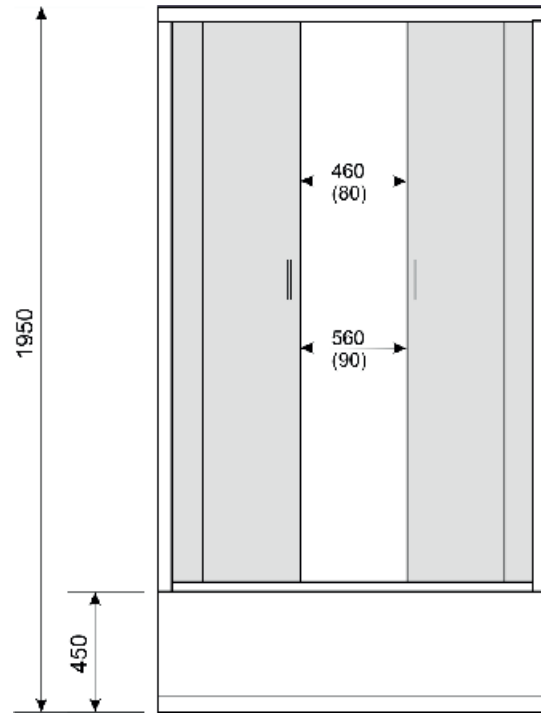

Index: **KP-KAMA-Q-1590-G**
90x90x195cm (enclosure with the base)
EAN: 5902230800045

GAJA

- Aluminium profile, colour: chrome
- Tempered glass, 4 mm thick, graphite
- Doors on double top rollers and single, detachable bottom rollers
- Shower base 45 cm high (removable housing)