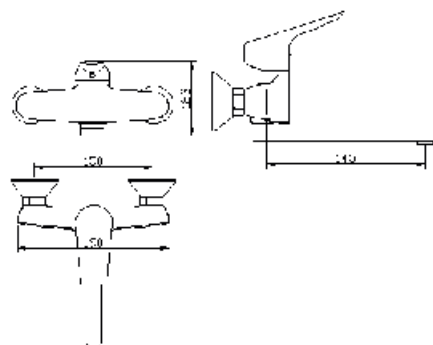

Wall – mounted bathtub faucet kit

Index: **ARM-SIGMA-2**

12pcs

5 9022 30824867