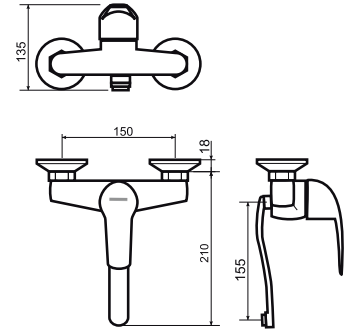

Wall – mounted bathtub faucet kit

Index: **ARM-YONIC-2**

12pcs

5 9022 30850149