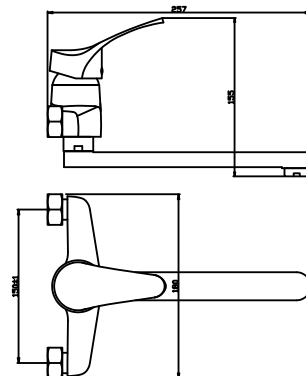

EAN: 5902230800106

- Width adjustment: 68,5 cm – 71,5 cm
- The door can be assembled to open to the right or left

SINGLE-PANEL SHOWER ENCLOSURE DOORS

Size: 80x190 cm

Aluminium profile, colour: chrome
tempered glass - 6 mm with
the self-cleaning „NANO” coating

OCEAN

Wall – mounted bathtub faucet kit

Index: **ARM-OCEAN-2**

12pcs

Wall – mounted kitchen sink faucet kit

Index: **ARM-OCEAN-3**

12pcs

Spout length: 25cm