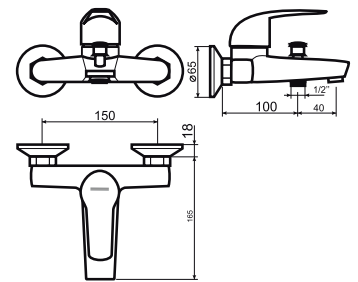

12pcs

Spout length: 17cm

5 9022 30850163

Wall – mounted bathtub faucet kit

Index: **ARM-YONIC-2**

12pcs

5 9022 30850149

Wall – mounted bathroom shower faucet kit