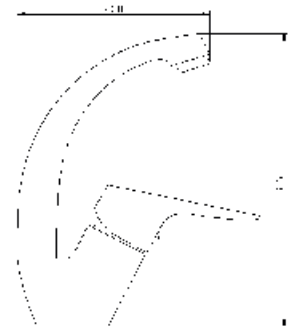

5 9022 3082492 8

Wall – mounted kitchen sink faucet kit

Index: **ARM-SIGMA-3**

12pcs