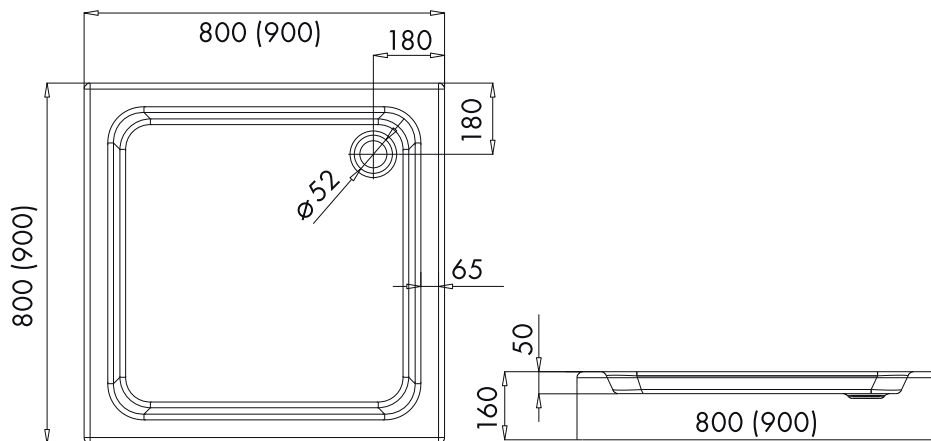

ROUND 41cm

- Acrylic shower base, semi-round
- Height: 41 cm
- Depth: 27,5 cm
- Drain: 50 mm

Index: **ROUND 80X80X41**

EAN: 5902230825079

Index: **ROUND 90X90X41**

EAN: 5902230825086

SQUARE 16cm

- Acrylic shower base, square
- Height: 16 cm
- Depth: 5 cm
- Drain: 50 mm