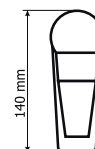

Bathroom basin standing faucet kit

Index: **ARM-VESTO-6**

12pcs

Kit includes:
Click-clack plug/flexible hose G 3/8-M10x1