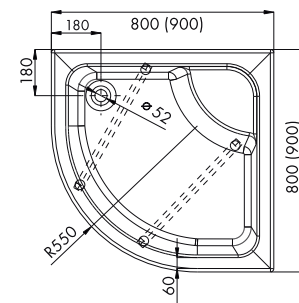

Index: **KP-GAJA-4580-G**
 80x80x195cm (enclosure with the base)
 EAN: 5902230802094

Index: **KP-GAJA-4590-G**
 90x90x195cm (enclosure with the base)
 EAN: 5902230802100

MARGO 15 cm

**POLSKI
BRODZIK**

- Aluminium profile, colour: chrome
- Tempered glass, 5 mm thick, with a decorative pattern
- Doors on double top rollers and double, detachable bottom rollers
- Polish shower base 16 cm high (integrated housing) and a radius of 55 cm

Index: **KP-MARGO-1580-W-SZ**
80x80x185cm (enclosure without the base)
EAN: 5902230800328

Index: **KP-MARGO-1580-W**
80x80x200cm (enclosure with the base)
EAN: 5908293533210

Index: **KP-MARGO-1590-W-SZ**
90x90x185cm (enclosure without the base)
EAN: 5902230800335

Index: **KP-MARGO-1590-W**
90x90x200cm (enclosure with the base)
EAN: 5908293533227

MARGO 41 cm

**POLSKI
BRODZIK**

- Aluminium profile, colour: chrome
- Tempered glass, 5 mm thick, with a decorative pattern
- Doors on double top rollers and double, detachable bottom rollers
- Polish shower base 41 cm high (integrated housing) and a radius of 55 cm