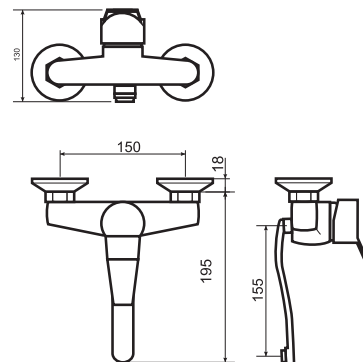

Index: **ARM-VESTO-3**

12pcs

Spout length: 25cm

5 9022 30850040

Wall – mounted bathroom basin faucet kit

Index: **ARM-VESTO-3A**

12pcs

Spout length: 17cm