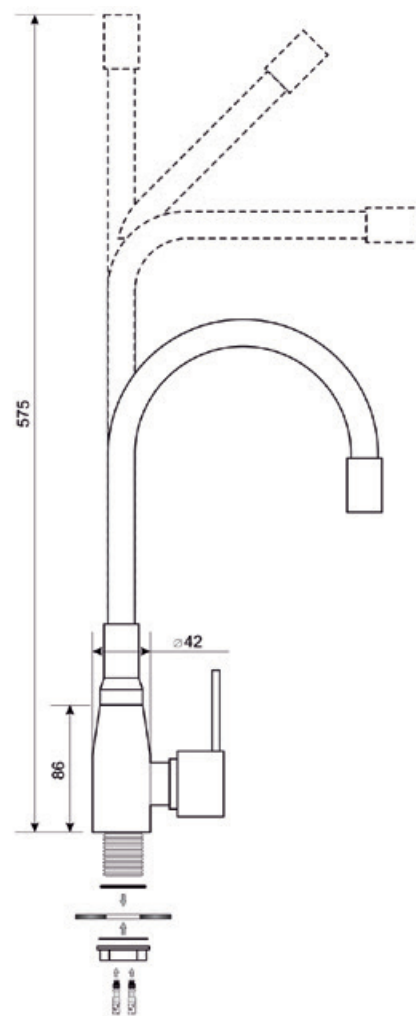

LAVO

EAN: 5902230800229

Index: **ARM-LAVO-B / Black**
flexible spout
📦 12pcs

EAN: 5902230850088

Index: **ARM-LAVO-BEŽ / Beige**
flexible spout
📦 12pcs

EAN: 5902230800250

Index: **ARM-LAVO-G / Green**
flexible spout
📦 12pcs