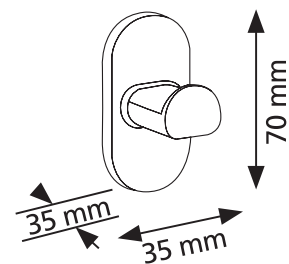

Double hook