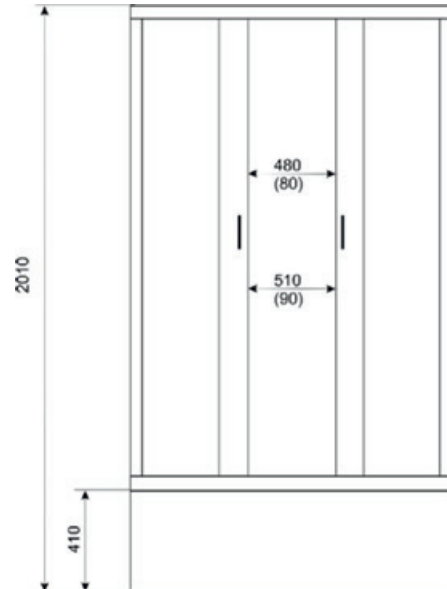

Index: **KP-MARGO-1590-W**
90x90x200cm (enclosure with the base)
EAN: 5908293533227

MARGO 41 cm

**POLSKI
BRODZIK**

- Aluminium profile, colour: chrome
- Tempered glass, 5 mm thick, with a decorative pattern
- Doors on double top rollers and double, detachable bottom rollers
- Polish shower base 41 cm high (integrated housing) and a radius of 55 cm