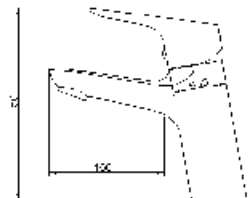

5 9022 30824935

Kitchen sink assymmetric standing faucet kit

Index: **ARM-SIGMA-5A**

12pcs

Kit includes:
Flexible hose G 3/8-M10x1