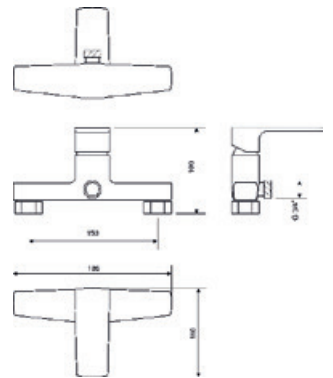

12pcs

MURO GOLD

Wall – mounted bathtub faucet kit
 Index: **ARM-MURO-GOLD-2**
 12pcs

Wall – mounted bathroom shower faucet kit
 Index: **ARM-MURO-GOLD-4**
 12pcs

Bathroom basin standing faucet kit
 Index: **ARM-MURO-GOLD-6**
 12pcs