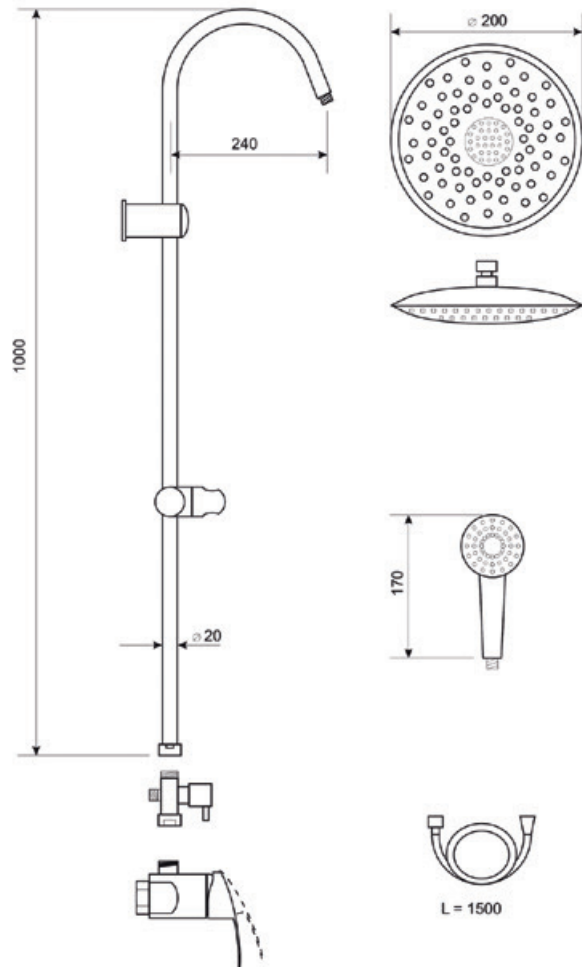

Index: **ZP-FUEGO**

PAROS

- Kit height: 60 cm
- 5-function shower head
- Shower hose 150 cm
- Movable mounting element
- Anti-calc function

Index: **PAROS**

QUADRO

- Rain showerhead, 20 x 20 cm and adjustable tilt angle
- Shower head
- 1/2" shower head hose 150 cm long
- 1/2" connection hose 50 cm long
- Stainless steel pole
- Shower switch
- Soap dish
- Adjustable shower head handle
- Anti-calc function
- Mounting handles with plugs

Index: **ZP-QUADRO**

 10pcs

EAN: 5902230824539

VIVO

- Rain showerhead, 20cm in diameter and adjustable tilt angle
- Shower head
- 1/2" shower head hose 150 cm long
- 1/2" connection hose 50 cm long
- Stainless steel pole
- Shower switch
- Adjustable shower head handle
- Anti-calc function
- Mounting handles with plugs

Index: **ZP-VIVO**

 5pcs

EAN: 5908293527004

VIVO BLACK

- SLIM rain showerhead, 20cm in diameter and adjustable tilt angle
- Shower head
- 1/2" shower head hose 150 cm long
- Stainless steel pole
- Shower switch
- Adjustable shower head handle
- Anti-calc function
- Mounting handles with plugs
- WALL-MOUNTED SHOWER FAUCET INCLUDED

Index: **ZP-VIVO Black**

5pcs

EAN: 5902230824980

SORRENTO

- Rain showerhead, 20cm in diameter and adjustable tilt angle
- Shower head
- 1/2" shower head hose 150 cm long
- Stainless steel pole
- Shower switch
- Adjustable shower head handle
- Anti-calc function
- Mounting handles with plugs
- WALL-MOUNTED SHOWER FAUCET INCLUDED