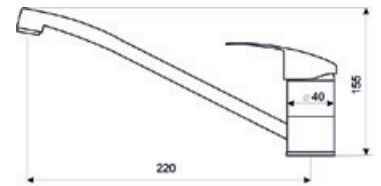

Kitchen sink standing faucet kit

Index: **ARM-DECA35-5**

20pcs

5 90829 3519474

Wall – mounted bathroom basin faucet kit

Index: **ARM-DECA35-3A**

12pcs

Spout length: 15cm