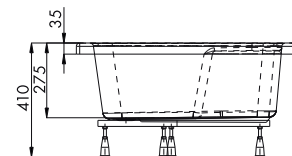

Index: **KP-MARGO-1590-W**
90x90x200cm (enclosure with the base)
EAN: 5908293533227

MARGO 41 cm

**POLSKI
BRODZIK**

- Aluminium profile, colour: chrome
- Tempered glass, 5 mm thick, with a decorative pattern
- Doors on double top rollers and double, detachable bottom rollers
- Polish shower base 41 cm high (integrated housing) and a radius of 55 cm