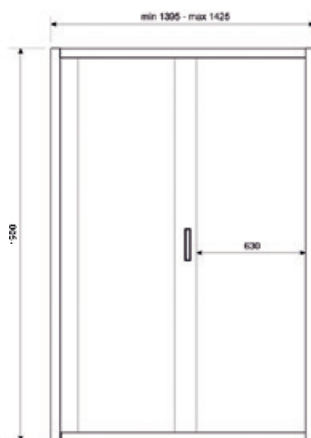

EAN: 5902230800106

- Width adjustment: 68,5 cm – 71,5 cm
- The door can be assembled to open to the right or left

SINGLE-PANEL SHOWER ENCLOSURE DOORS

Size: 80x190 cm

Aluminium profile, colour: chrome
tempered glass - 6 mm with
the self-cleaning „NANO” coating

Index: **DU-BRAVO-90-G**

Colour: graphite

EAN: 5902230800120

- Width adjustment: 88,5 cm – 91,5 cm
- The door can be assembled to open to the right or left

BRAVO

SLIDING SHOWER DOORS

Size: 100x190 cm

Aluminium profile, colour: chrome
tempered glass - 6 mm with the
self-cleaning „NANO” coating

Index: **DP-BRAVO-100-T**

Colour: transparent

EAN: 5902230824508

- Width adjustment: 99,5 cm – 102,5 cm
- The door can be assembled to open to the right or left

SLIDING SHOWER DOORS

Size: 120x190 cm

Aluminium profile, colour: chrome
tempered glass - 6 mm with the
self-cleaning „NANO” coating

Index: **DP-BRAVO-120-T**

Colour: transparent

EAN: 5902230824515

- Width adjustment: 119,5 cm – 122,5 cm
- The door can be assembled to open to the right or left

SLIDING SHOWER DOORS

Size: 140x190 cm

Aluminium profile, colour: chrome
tempered glass - 6 mm with the
self-cleaning „NANO” coating