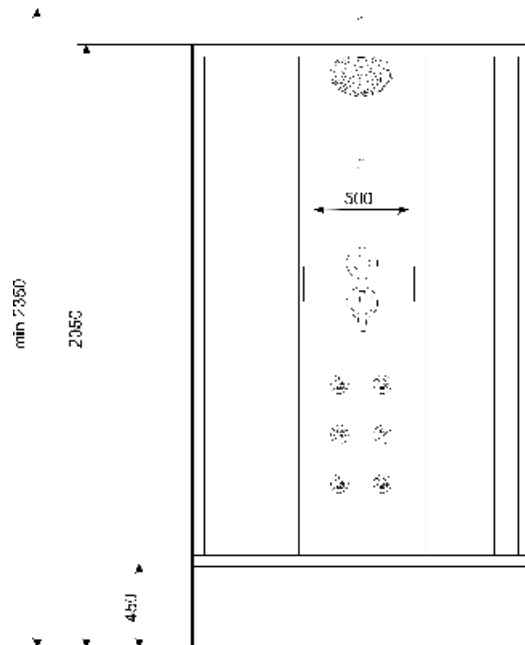

ENCLOSURES WITH HYDROMASSAGE

Liveno®

LARA

LARA

- Satin aluminium profiles
- Door: tempered glass - 4 mm, colour: graphite
- Back panel: tempered glass - 4 mm, colour: black
- Central panel colour: silver

Fittings:

- 6 hydromassage jets
- Rain showerhead
- accessory shelf
- shower kit - sliding doors on double top rollers and single detachable bottom rollers
- shower base 45 cm high (removable housing)

Index: **KH-LARA-4590-G**

90x90x235cm

EAN: 5902230849730

Index: **KH-LARA-4580-G**

80x80x235cm

EAN: 5902230849723