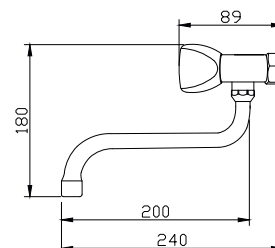

Wall – mounted kitchen sink faucet kit

Index: **ARM-KAJA-3**

12pcs

Spout length: 20cm

5 908293 518538

Wall – mounted bathtub faucet kit

Index: **ARM-KAJA-2**

12pcs

Kit includes:
- 1-function shower head
- hose