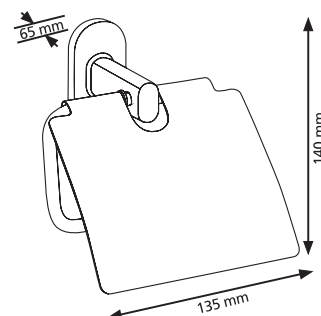

5 902230 825222

Towel hanger C