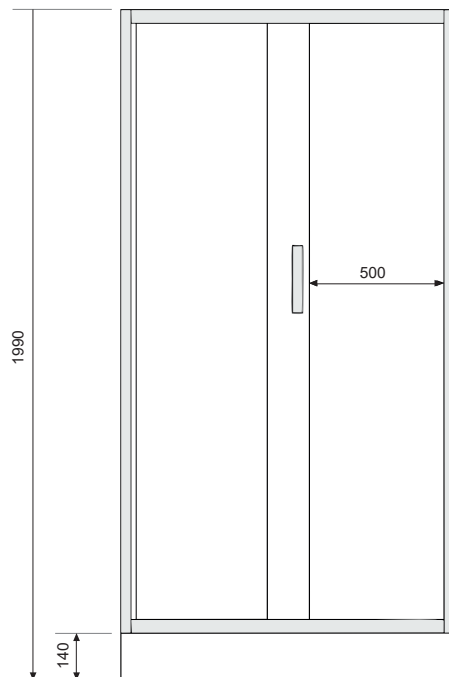

- Aluminium profile, colour: chrome
- Tempered glass, transparent, 6 mm thick
- Doors on double top rollers and double, detachable bottom rollers
- Right- or left-side assembly
- Polish shower base 14 cm high (integrated housing)

- Aluminium profile, colour: black
- Tempered glass, colour: transparent, 5 mm thick
- Doors on double top rollers and double, detachable bottom rollers
- Right- or left-side assembly
- Polish shower base 15 cm high (integrated housing)

EAN: 5902230800106

- Width adjustment: 68,5 cm – 71,5 cm
- The door can be assembled to open to the right or left

SINGLE-PANEL SHOWER ENCLOSURE DOORS

Size: 80x190 cm

Aluminium profile, colour: chrome
tempered glass - 6 mm with
the self-cleaning „NANO” coating