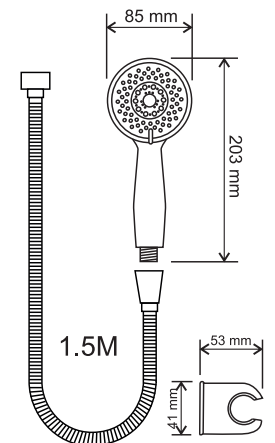

SP-6

5902230824416

Shower head 5-functions
Index: **SP-6**

SP-7

Shower head 5-functions
Index: **SP-7**

5902230824423

ZP

Index: **ZP1**

- 1-function shower head
- shower hose, length: 150cm
- point handle

Index: **ZP2**

- 3-function shower head
- shower hose, length: 150cm
- point handle

Index: **ZP3**

- 5-function shower head
- shower hose, length: 150cm
- point handle

Index: **ZP-FUEGO**

PAROS

- Kit height: 60 cm
- 5-function shower head
- Shower hose 150 cm
- Movable mounting element
- Anti-calc function

Index: **PAROS**

QUADRO

- Rain showerhead, 20 x 20 cm and adjustable tilt angle
- Shower head
- 1/2" shower head hose 150 cm long
- 1/2" connection hose 50 cm long
- Stainless steel pole
- Shower switch
- Soap dish
- Adjustable shower head handle
- Anti-calc function
- Mounting handles with plugs

Index: **ZP-QUADRO**

 10pcs

EAN: 5902230824539

VIVO

- Rain showerhead, 20cm in diameter and adjustable tilt angle
- Shower head
- 1/2" shower head hose 150 cm long
- 1/2" connection hose 50 cm long
- Stainless steel pole
- Shower switch
- Adjustable shower head handle
- Anti-calc function
- Mounting handles with plugs