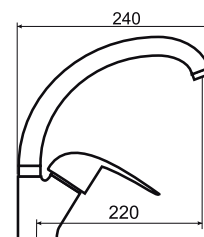

Kit includes:

- Click-clack plug/flexible hose G 3/8-M10x1

5 9022 30850187

Kitchen sink assymmetric standing faucet kit

Index: **ARM-YONIC-5A**

12pcs

Kit includes:

- Flexible hose G 3/8-M10x1