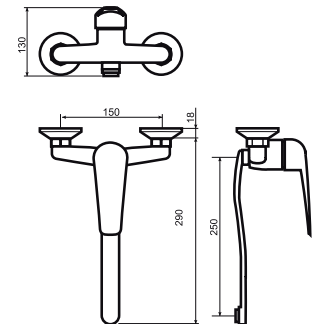

5 908293 527233

Wall – mounted kitchen sink faucet kit

Index: **ARM-AQUA-3**

12pcs

Spout length: 25cm