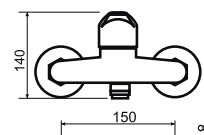

Wall – mounted kitchen sink faucet kit

Index: **ARM-YONIC-3**

12pcs

Spout length: 25cm