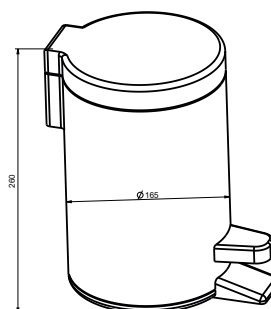

5 902230 825307

Trash bin 5L