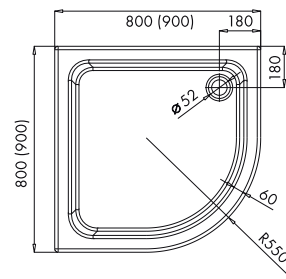

CELINE

- Satin aluminium profiles
- Tempered glass, transparent, 4 mm thick
- Doors on double top rollers and single, detachable bottom rollers
- Polish shower base 16 cm high (integrated housing) and a radius of 55 cm