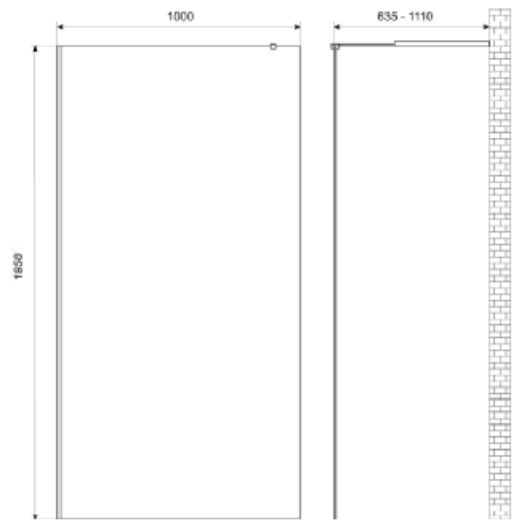

Index: **KP-GAJA-4580-G**
 80x80x195cm (enclosure with the base)
 EAN: 5902230802094

Index: **KP-GAJA-4590-G**
 90x90x195cm (enclosure with the base)
 EAN: 5902230802100

MARGO 15 cm

**POLSKI
BRODZIK**

- Aluminium profile, colour: chrome
- Tempered glass, 5 mm thick, with a decorative pattern
- Doors on double top rollers and double, detachable bottom rollers
- Polish shower base 16 cm high (integrated housing) and a radius of 55 cm

Index: **KP-MARGO-1590-W**
90x90x200cm (enclosure with the base)
EAN: 5908293533227

MARGO 41 cm

**POLSKI
BRODZIK**

- Aluminium profile, colour: chrome
- Tempered glass, 5 mm thick, with a decorative pattern
- Doors on double top rollers and double, detachable bottom rollers
- Polish shower base 41 cm high (integrated housing) and a radius of 55 cm

EAN: 5902230800106

- Width adjustment: 68,5 cm – 71,5 cm
- The door can be assembled to open to the right or left

SINGLE-PANEL SHOWER ENCLOSURE DOORS

Size: 80x190 cm

Aluminium profile, colour: chrome
tempered glass - 6 mm with
the self-cleaning „NANO” coating

SHOWER ENCLOSURE WALL

Index: **W-VERTICO-120**

120x195

EAN: 5902230824461

WALK-IN NEGRO

- Profile: chrome
- Tempered glass - 8 mm
- Stainless steel adjustable bracket 63.5 - 111 cm long
- Kit includes a silicone gasket to be mounted between the glass and the ground