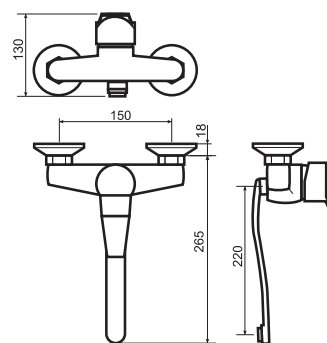

Index: **ARM-VESTO-3**

12pcs

Spout length: 25cm

5 9022 30850040

Wall – mounted bathroom basin faucet kit

Index: **ARM-VESTO-3A**

12pcs

Spout length: 17cm