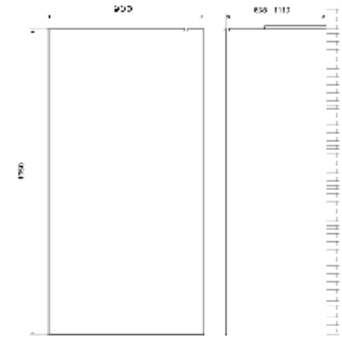

WALK-IN VERTICO

- Profile: chrome
- Tempered glass - 8 mm
- Stainless steel adjustable bracket 63.5 - 111 cm long
- Kit includes a silicone gasket to be mounted between the glass and the ground

SHOWER ENCLOSURE WALL

Index: **W-VERTICO-90**

90x195

EAN: 5902230824454

SHOWER ENCLOSURE WALL

Index: **W-VERTICO-100**

100x195

EAN: 5908293551382

SHOWER ENCLOSURE WALL

Index: **W-VERTICO-120**

120x195

EAN: 5902230824461