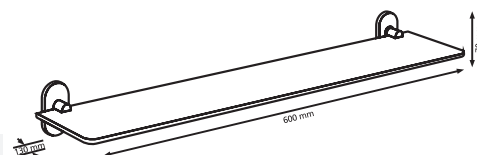

Single towel hanger 60cm

MURO

Double towel hanger 60cm

Glass shelf

Towel hanger 40cm

Wall mounted WC brush

MURO

5 902230 825284