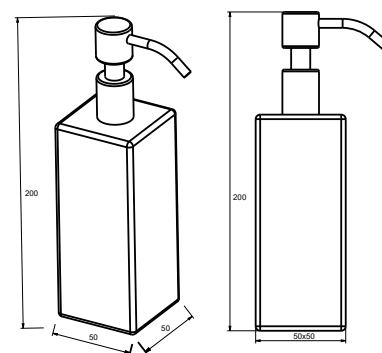

Index: **ZP-SORRENTO**

 10pcs

EAN: 5902230825499

MODERN

- Rain showerhead SLIM, 25x25 cm and adjustable tilt angle
- Adjustable height 80 - 120 cm
- Stainless steel pole
- 1-function shower head
- Shower hose included
- Anti-calc function
- THERMOSTATIC SHOWER KIT INCLUDED

Index: **ZP-MODERN**

5pcs

EAN: 5902230824447

MODERN BLACK

- Rain showerhead SLIM, 25x25 cm and adjustable tilt angle
- Adjustable height 80 - 120 cm
- Stainless steel pole
- 1-function shower head
- Shower hose included
- Anti-calc function
- THERMOSTATIC SHOWER KIT INCLUDED

Index: **ZP-MODERN Black**

 5pcs

EAN: 5902230824850

MURO

Single hook

Double hook

Cup for bathroom utensils

Soap dispenser