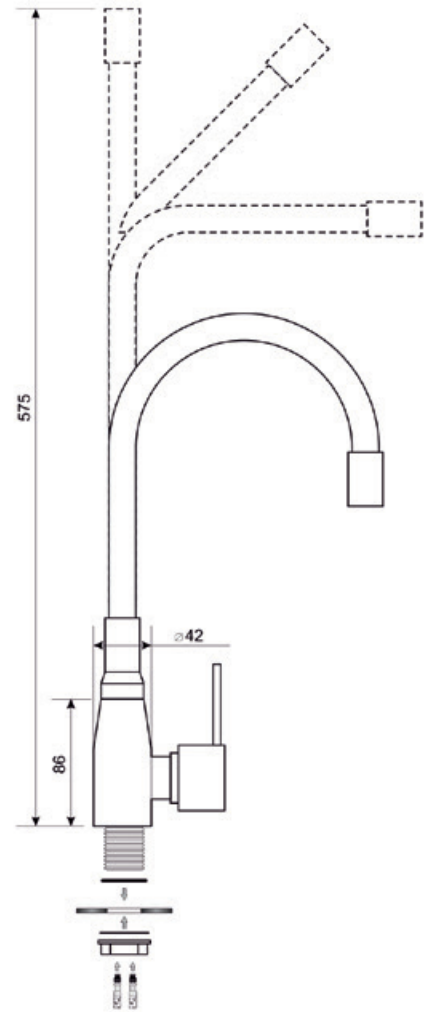

LAVO

EAN: 5902230802377

Index: **ARM-LAVO-LG / Light Green**
flexible spout
12pcs

EAN: 5902230802360

Index: **ARM-LAVO-P / Pink**
flexible spout
12pcs

EAN: 5902230800243

Index: **ARM-LAVO-O / Orange**
flexible spout
12pcs