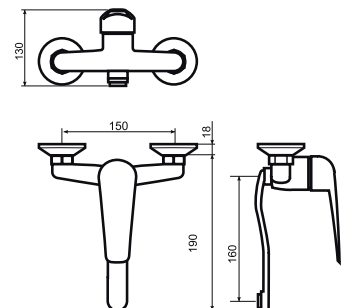

12pcs

Spout length: 25cm

5 908293 527240

Wall – mounted bathroom basin faucet kit

Index: **ARM-AQUA-3A**

12pcs

Spout length: 16cm

5 908293 527257