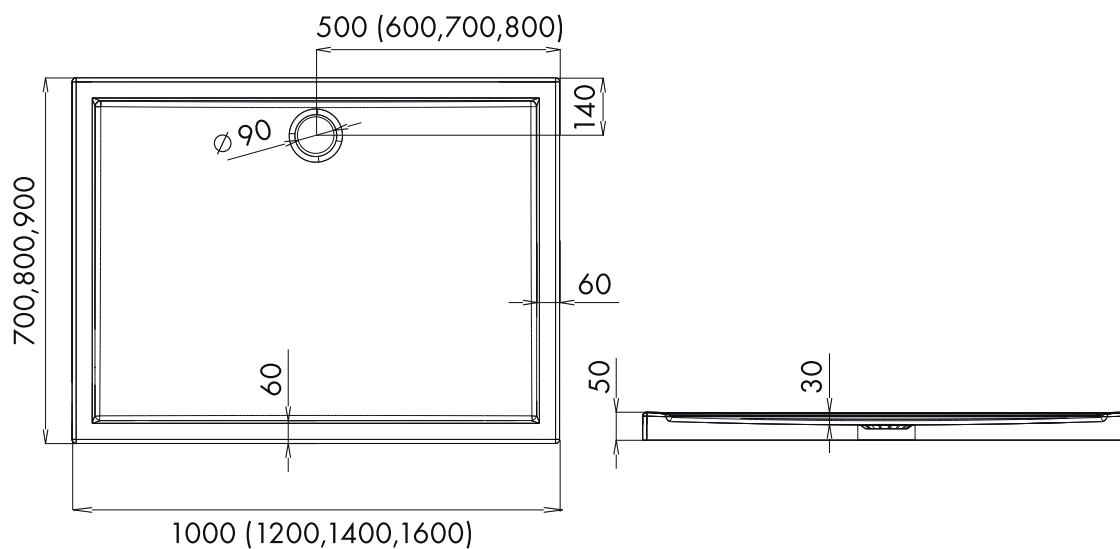

RECTANGULAR 5,5cm

- Acrylic shower base, rectangular
- Height: 5 cm
- Depth: 3 cm
- Drain: 90 mm

Index: **RECTANGULAR 100X80X5,5**

EAN: 5902230825116

Index: **RECTANGULAR 120X80X5,5**

EAN: 5902230825123