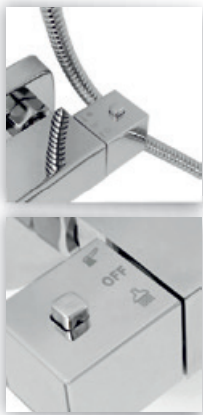

Index: **ZP-VIVO**

 5pcs

EAN: 5908293527004

VIVO BLACK

- SLIM rain showerhead, 20cm in diameter and adjustable tilt angle
- Shower head
- 1/2" shower head hose 150 cm long
- Stainless steel pole
- Shower switch
- Adjustable shower head handle
- Anti-calc function
- Mounting handles with plugs
- WALL-MOUNTED SHOWER FAUCET INCLUDED

Index: **ZP-VIVO Black**

5pcs

EAN: 5902230824980

SORRENTO

- Rain showerhead, 20cm in diameter and adjustable tilt angle
- Shower head
- 1/2" shower head hose 150 cm long
- Stainless steel pole
- Shower switch
- Adjustable shower head handle
- Anti-calc function
- Mounting handles with plugs
- WALL-MOUNTED SHOWER FAUCET INCLUDED

Index: **ZP-SORRENTO**

 10pcs

EAN: 5902230825499

MODERN

- Rain showerhead SLIM, 25x25 cm and adjustable tilt angle
- Adjustable height 80 - 120 cm
- Stainless steel pole
- 1-function shower head
- Shower hose included
- Anti-calc function
- THERMOSTATIC SHOWER KIT INCLUDED