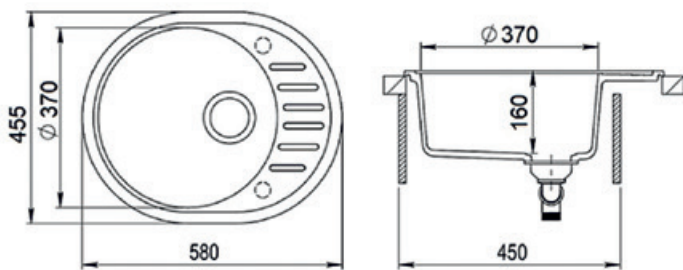

MELON BEIGE SINK WITH SIPHON

- Made of teknogran
- Beige
- Drain diameter - 90 mm
- Hole diameter for a standing faucet kit - 35 mm,
- 165 mm deep

Index: **SETZLEWMELON**

12pcs

EAN 5902230802131