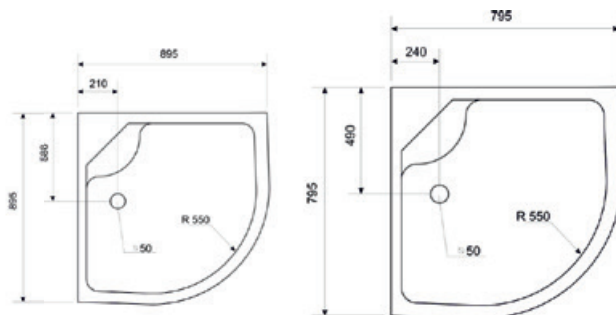

Index: **KP-KAMA-Q-1580-G-SZ**
80x80x180cm (enclosure without the base)
EAN: 5902230800366

Index: **KP-KAMA-Q-1580-G**
80x80x195cm (enclosure with the base)
EAN: 5902230800038

Index: **KP-KAMA-Q-1590-G-SZ**
90x90x180cm (enclosure without the base)
EAN: 5902230800373

Index: **KP-KAMA-Q-1590-G**
90x90x195cm (enclosure with the base)
EAN: 5902230800045

GAJA

- Aluminium profile, colour: chrome
- Tempered glass, 4 mm thick, graphite
- Doors on double top rollers and single, detachable bottom rollers
- Shower base 45 cm high (removable housing)

Index: **KP-GAJA-4580-G**
 80x80x195cm (enclosure with the base)
 EAN: 5902230802094

Index: **KP-GAJA-4590-G**
 90x90x195cm (enclosure with the base)
 EAN: 5902230802100

MARGO 15 cm

**POLSKI
BRODZIK**

- Aluminium profile, colour: chrome
- Tempered glass, 5 mm thick, with a decorative pattern
- Doors on double top rollers and double, detachable bottom rollers
- Polish shower base 16 cm high (integrated housing) and a radius of 55 cm