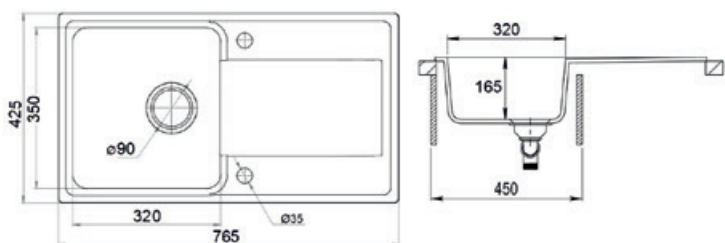

5 902230 825161

Double roller, black colour

5 902230 825185

Single roller, black colour

5 902230 825178

LEMON 75

LEMON 75 BEIGE SINK WITH SIPHON

- Made of teknogran
- Beige
- Drain diameter - 90 mm
- Hole diameter for a standing faucet kit - 35 mm,
- 165 mm deep