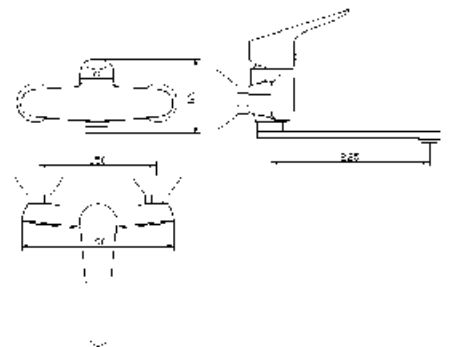

SIGMA

5 9022 30824898

Bathroom basin standing faucet kit

Index: **ARM-SIGMA-6**

12pcs

Kit includes:
Click-clack plug/flexible hose G 3/8-M10x1

5 9022 30824935

Kitchen sink assymmetric standing faucet kit

Index: **ARM-SIGMA-5A**

12pcs

Kit includes:
Flexible hose G 3/8-M10x1

5 9022 3082492 8

Wall – mounted kitchen sink faucet kit

Index: **ARM-SIGMA-3**

12pcs