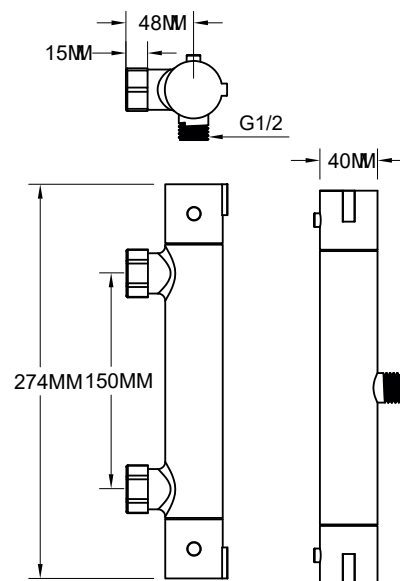

TERMO

- Wall mounted thermostatic shower mixer
- Colour: chrome
- 38°C safety hot water blocking
- G1/2 shower connector

Index: **ARM-TERMO**

20pcs

EAN: 5902230824546