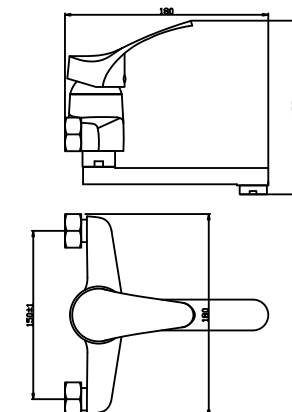

Wall – mounted bathroom basin faucet kit

Index: **ARM-OCEAN-3A**

12pcs

Spout length: 17cm

Wall – mounted bathroom shower faucet kit

Index: **ARM-OCEAN-4**

12pcs

1. Kit includes:
- 1-function shower head
  - hose
  - point handle