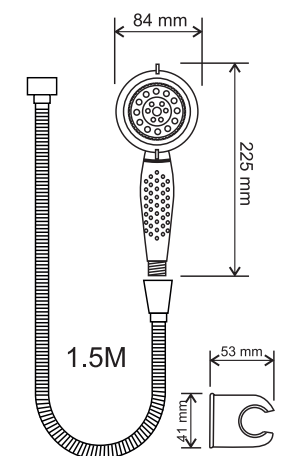

- 1-function shower head
- shower hose, length: 150cm
- point handle

Index: **ZP2**

- 3-function shower head
- shower hose, length: 150cm
- point handle

Index: **ZP3**

- 5-function shower head
- shower hose, length: 150cm
- point handle

COLIMA

- Kit height: 60 cm
- 1-function shower head
- Shower hose 150 cm
- Movable mounting element
- Anti-calc function

Index: **ZP-COLIMA**

FUEGO

- Kit height: 66 cm
- 3-function shower head
- Shower hose 150 cm
- Movable mounting element
- Soap dish
- Anti-calc function

Index: **ZP-FUEGO**

PAROS

- Kit height: 60 cm
- 5-function shower head
- Shower hose 150 cm
- Movable mounting element
- Anti-calc function

Index: **PAROS**

QUADRO

- Rain showerhead, 20 x 20 cm and adjustable tilt angle
- Shower head
- 1/2" shower head hose 150 cm long
- 1/2" connection hose 50 cm long
- Stainless steel pole
- Shower switch
- Soap dish
- Adjustable shower head handle
- Anti-calc function
- Mounting handles with plugs

Index: **ZP-QUADRO**

 10pcs

EAN: 5902230824539

VIVO

- Rain showerhead, 20cm in diameter and adjustable tilt angle
- Shower head
- 1/2" shower head hose 150 cm long
- 1/2" connection hose 50 cm long
- Stainless steel pole
- Shower switch
- Adjustable shower head handle
- Anti-calc function
- Mounting handles with plugs