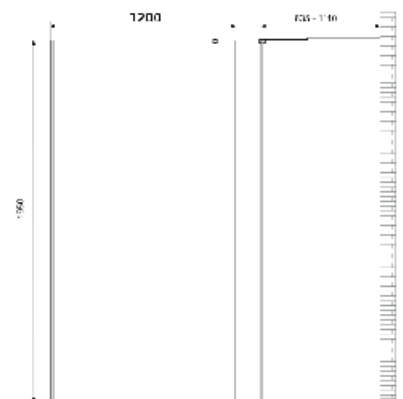

WALK-IN VERTICO

- Profile: chrome
- Tempered glass - 8 mm
- Stainless steel adjustable bracket 63.5 - 111 cm long
- Kit includes a silicone gasket to be mounted between the glass and the ground

SHOWER ENCLOSURE WALL

Index: **W-VERTICO-90**

90x195

EAN: 5902230824454

SHOWER ENCLOSURE WALL

Index: **W-VERTICO-100**

100x195

EAN: 5908293551382

SHOWER ENCLOSURE WALL

Index: **W-VERTICO-120**

120x195

EAN: 5902230824461