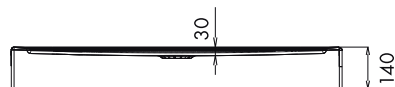

Index: **KP-DORIS-15-100X80-T-SZ**
80x100x185 cm (enclosure without the base)
EAN: 5902230800403

Index: **KP-DORIS-15-100X80-T**
80x100x200 (enclosure with the base)
EAN: 5908293559791

DORIS XL

**POLSKI
BRODZIK**