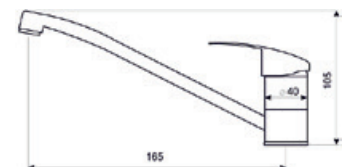

DECA 35

5 90829 3527776

Wall – mounted kitchen sink faucet kit
Index: **ARM-DECA35-3**

12pcs

Spout length: 23cm

5 90829 3519450

Wall – mounted bathtub faucet kit
Index: **ARM-DECA35-2**

12pcs

5 90829 3519481

Wall – mounted bathroom shower faucet kit
Index: **ARM-DECA35-4**

12pcs

5 90829 3548672

Bathroom basin standing faucet kit with moveable spout
Index: **ARM-DECA35-6R**

12pcs