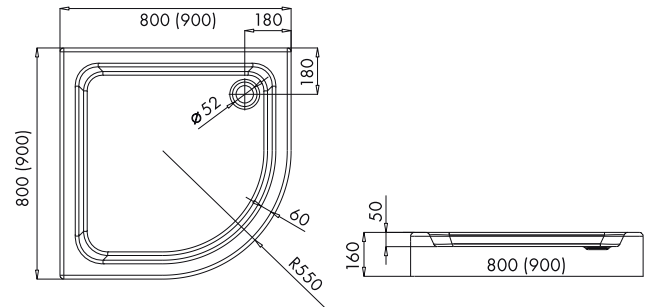

Index: **KP-GAJA-4580-G**
 80x80x195cm (enclosure with the base)
 EAN: 5902230802094

Index: **KP-GAJA-4590-G**
 90x90x195cm (enclosure with the base)
 EAN: 5902230802100

MARGO 15 cm

**POLSKI
BRODZIK**

- Aluminium profile, colour: chrome
- Tempered glass, 5 mm thick, with a decorative pattern
- Doors on double top rollers and double, detachable bottom rollers
- Polish shower base 16 cm high (integrated housing) and a radius of 55 cm

Index: **KP-MARGO-1590-W**
90x90x200cm (enclosure with the base)
EAN: 5908293533227

MARGO 41 cm

**POLSKI
BRODZIK**

- Aluminium profile, colour: chrome
- Tempered glass, 5 mm thick, with a decorative pattern
- Doors on double top rollers and double, detachable bottom rollers
- Polish shower base 41 cm high (integrated housing) and a radius of 55 cm