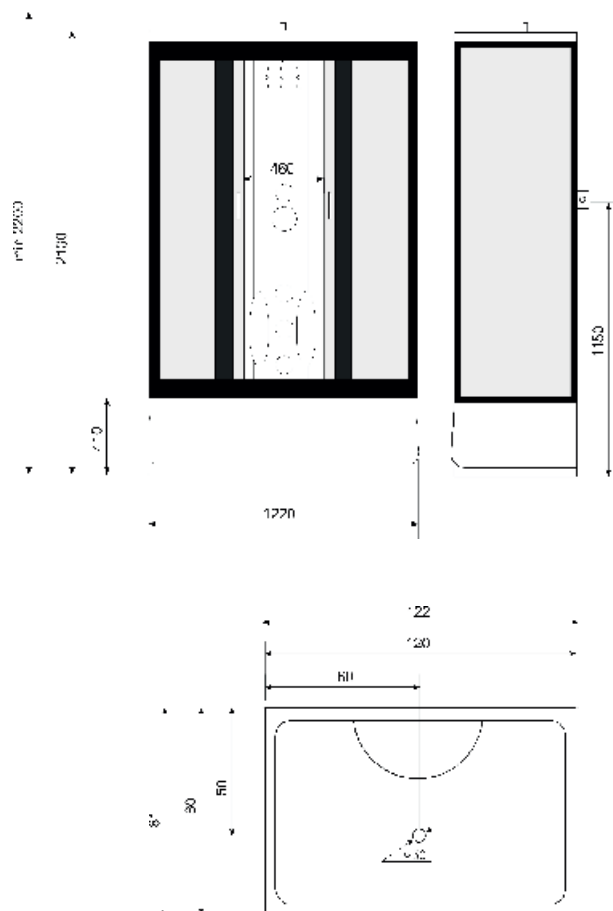

ENCLOSURES WITH HYDROMASSAGE

Liveno®

ETNA

ETNA

- Aluminium profile, colour: black
- Door: tempered glass - 5 mm, colour: graphite
- Back panel: tempered glass - 4 mm, colour: black
- Central panel colour: black

Fittings:

- 3 hydromassage jets
- electronic control panel
- FM radio
- fan
- rain showerhead
- halogen upper light
- the central panel has 12 x LED lights
- soap and shampoo dispensers
- foot massager
- accessory shelf
- soft support on the central panel
- bottom drain
- shower kit
- sliding door on double top rollers and single detachable bottom rollers
- 41 cm high shower base (removable housing)
- click-clack plug

Index: **KH-ETNA-42-12080-G**

120x80x220cm

EAN: 5902230849716