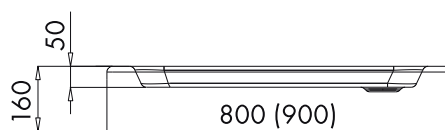

ROUND 16cm

EAN 5902230802148

- Acrylic shower base, semi-round
- Height: 16 cm
- Depth: 5 cm
- Drain: 50 mm

Index: **ROUND 80X80X16**

EAN: 5902230825055

Index: **ROUND 90X90X16**

EAN: 5902230825062