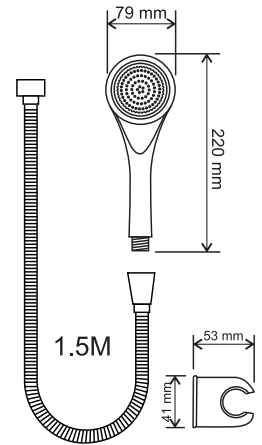

SP-6

5902230824416

Shower head 5-functions
Index: **SP-6**

SP-7

Shower head 5-functions
Index: **SP-7**

5902230824423

ZP

Index: **ZP1**

- 1-function shower head
- shower hose, length: 150cm
- point handle

Index: **ZP2**

- 3-function shower head
- shower hose, length: 150cm
- point handle

Index: **ZP3**

- 5-function shower head
- shower hose, length: 150cm
- point handle

Index: **ZP-FUEGO**

PAROS

- Kit height: 60 cm
- 5-function shower head
- Shower hose 150 cm
- Movable mounting element
- Anti-calc function

Index: **PAROS**

QUADRO

- Rain showerhead, 20 x 20 cm and adjustable tilt angle
- Shower head
- 1/2" shower head hose 150 cm long
- 1/2" connection hose 50 cm long
- Stainless steel pole
- Shower switch
- Soap dish
- Adjustable shower head handle
- Anti-calc function
- Mounting handles with plugs

Index: **ZP-QUADRO**

 10pcs

EAN: 5902230824539

VIVO

- Rain showerhead, 20cm in diameter and adjustable tilt angle
- Shower head
- 1/2" shower head hose 150 cm long
- 1/2" connection hose 50 cm long
- Stainless steel pole
- Shower switch
- Adjustable shower head handle
- Anti-calc function
- Mounting handles with plugs