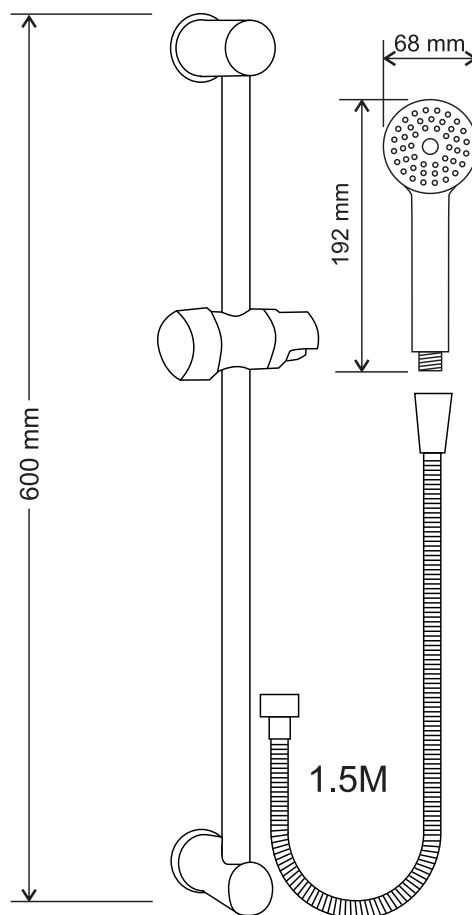

- 1-function shower head
- shower hose, length: 150cm
- point handle

Index: **ZP2**

- 3-function shower head
- shower hose, length: 150cm
- point handle

Index: **ZP3**

- 5-function shower head
- shower hose, length: 150cm
- point handle

COLIMA

- Kit height: 60 cm
- 1-function shower head
- Shower hose 150 cm
- Movable mounting element
- Anti-calc function

Index: **ZP-COLIMA**

FUEGO

- Kit height: 66 cm
- 3-function shower head
- Shower hose 150 cm
- Movable mounting element
- Soap dish
- Anti-calc function

Index: **ZP-FUEGO**

PAROS

- Kit height: 60 cm
- 5-function shower head
- Shower hose 150 cm
- Movable mounting element
- Anti-calc function

Index: **PAROS**

QUADRO

- Rain showerhead, 20 x 20 cm and adjustable tilt angle
- Shower head
- 1/2" shower head hose 150 cm long
- 1/2" connection hose 50 cm long
- Stainless steel pole
- Shower switch
- Soap dish
- Adjustable shower head handle
- Anti-calc function
- Mounting handles with plugs

Index: **ZP-QUADRO**

 10pcs

EAN: 5902230824539

VIVO

- Rain showerhead, 20cm in diameter and adjustable tilt angle
- Shower head
- 1/2" shower head hose 150 cm long
- 1/2" connection hose 50 cm long
- Stainless steel pole
- Shower switch
- Adjustable shower head handle
- Anti-calc function
- Mounting handles with plugs