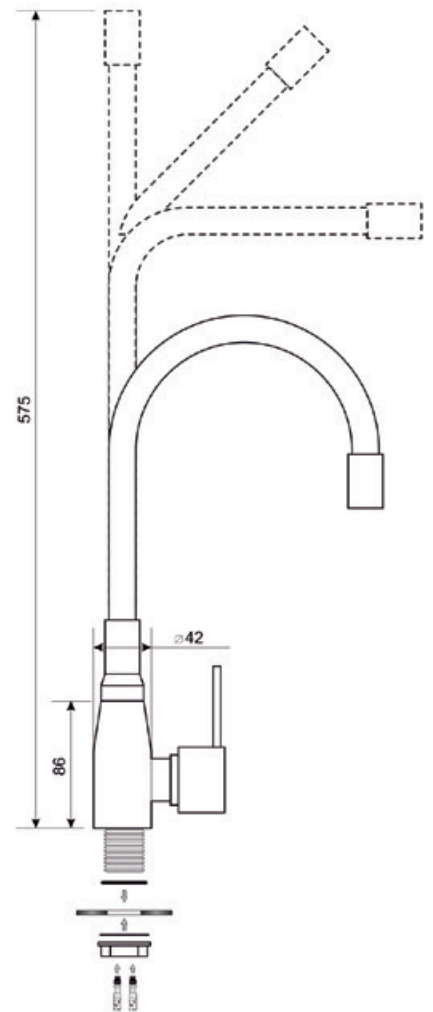

LAVO

EAN: 5902230800236

Index: **ARM-LAVO-W / White**
flexible spout
12pcs

EAN: 5902230824584

Index: **ARM-LAVO-GR / Grey**
flexible spout
12pcs

EAN: 5902230802353

Index: **ARM-LAVO-BL / Blue**
flexible spout
12pcs