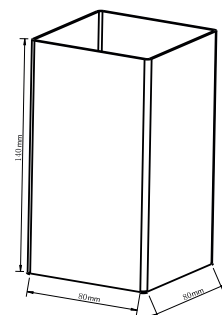

Soap dispenser