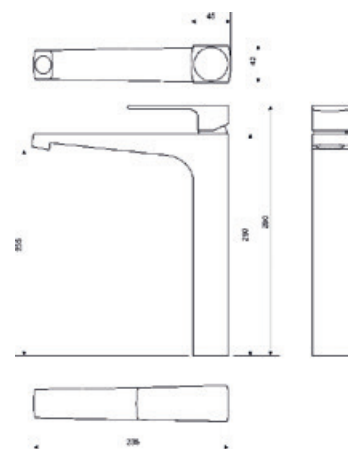

MURO

59 0223 08 2533 8

Wall – mounted bathtub faucet kit

Index: **ARM-MURO-2**

12pcs

5190223 08 2534 5

Wall – mounted bathroom shower faucet kit

Index: **ARM-MURO-4**

12pcs

59 0223 08 2531 4

Bathroom basin standing faucet kit

Index: **ARM-MURO-6**

12pcs

59 0223 08 2532 1

Bathroom basin high standing faucet kit

Index: **ARM-MURO-6A**

12pcs