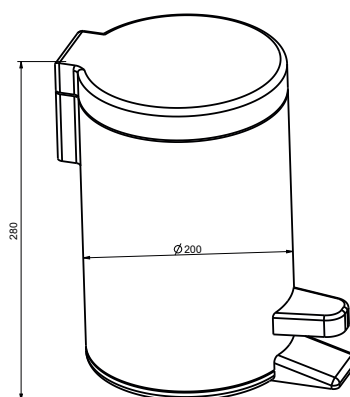

Trash bin 5L