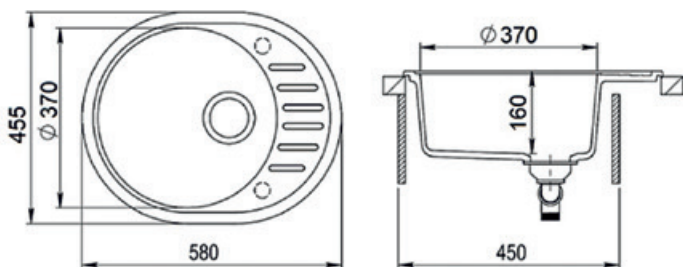

CITRU BLACK SINK WITH SIPHON

- Made of teknogran
- Black
- Drain diameter - 90 mm
- Hole diameter for a standing faucet kit - 35 mm,
- 165 mm deep

Index: **SETZLEWCITRU**

12pcs

EAN 5902230802148