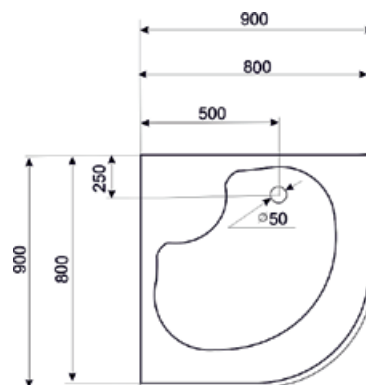

ENCLOSURES WITH HYDROMASSAGE

Liveno®

LARA

LARA

- Satin aluminium profiles
- Door: tempered glass - 4 mm, colour: graphite
- Back panel: tempered glass - 4 mm, colour: black
- Central panel colour: silver

Fittings:

- 6 hydromassage jets
- Rain showerhead
- accessory shelf
- shower kit - sliding doors on double top rollers and single detachable bottom rollers
- shower base 45 cm high (removable housing)

Index: **KH-LARA-4590-G**

90x90x235cm

EAN: 5902230849730

Index: **KH-LARA-4580-G**

80x80x235cm

EAN: 5902230849723