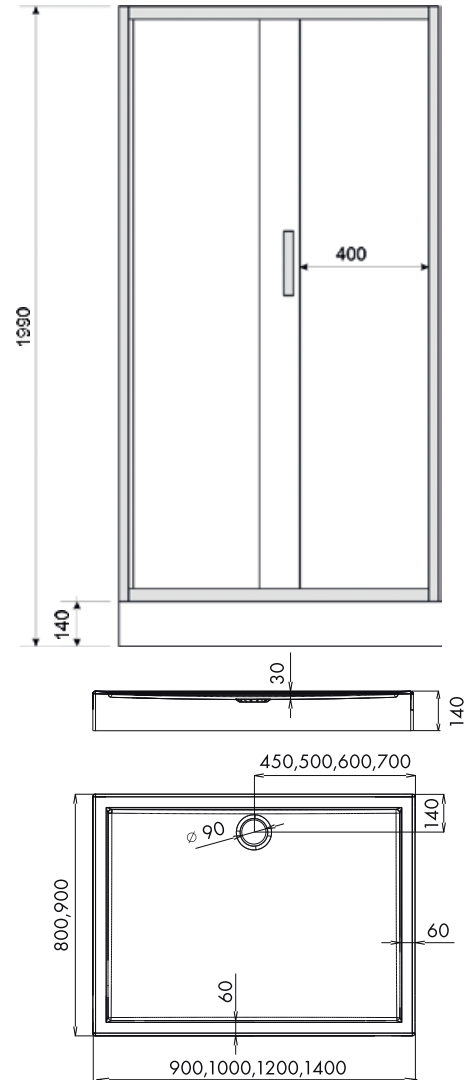

- Aluminium profile, colour: black
- Tempered glass, colour: transparent, 5 mm thick
- Doors on double top rollers and double, detachable bottom rollers
- Right- or left-side assembly
- Polish shower base 15 cm high (integrated housing)

Index: **KP-DORIS-BLACK-SZ**
80x100x185 cm (enclosure without the base)
EAN: 5902230824942

Index: **KP-DORIS-BLACK**
80x100x200 cm (enclosure with the base)
EAN: 5902230824843