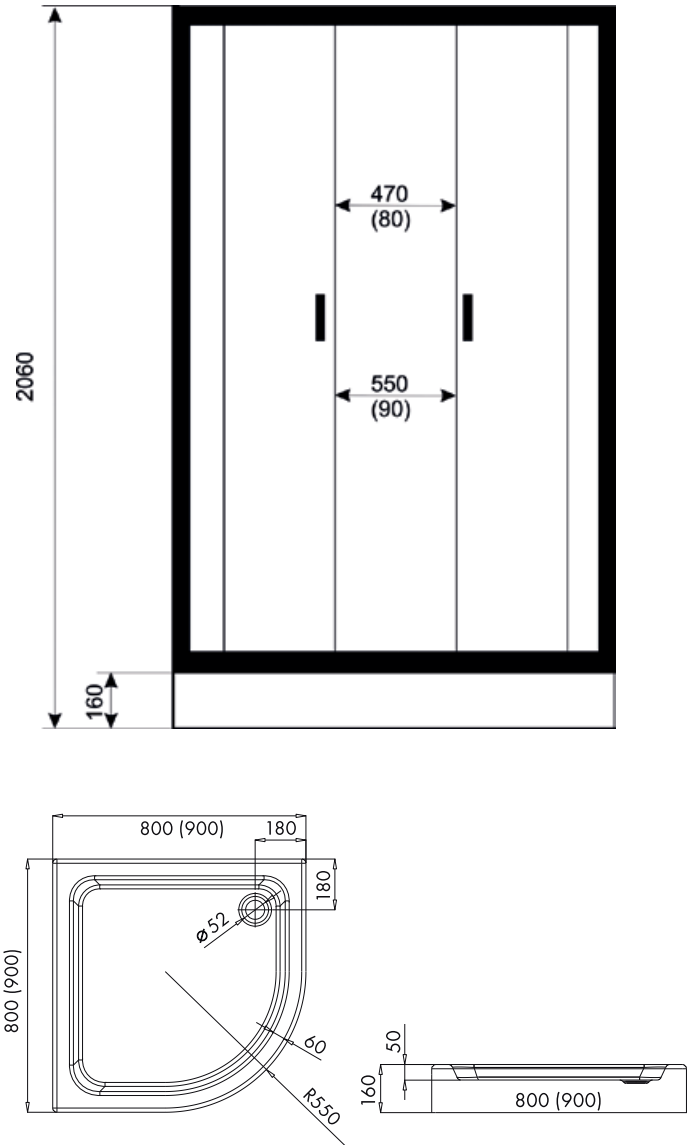

- Aluminium profile, colour: black
- Tempered glass, 5 mm thick, colour: transparent
- Doors on double top rollers and double, detachable bottom rollers
- Polish shower base 16 cm high (integrated housing) and a radius of 55 cm

Index: **KP-ULTRA-1580-T-SZ**
80x80 (enclosure without the base)
EAN: 5902230825536

Index: **KP-ULTRA-1580-T**
80x80 (enclosure with the base)
EAN: 5902230825192

Index: **KP-ULTRA-1590-T-SZ**
90x90 (enclosure without the base)
EAN: 5902230825543

Index: **KP-ULTRA-1590-T**
90x90 (enclosure with the base)
EAN: 5902230825208