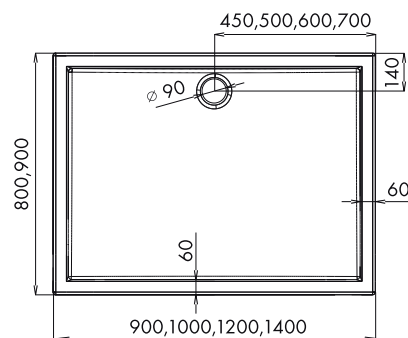

Index: **KP-DORIS-BLACK-SZ**
80x100x185 cm (enclosure without the base)
EAN: 5902230824942

Index: **KP-DORIS-BLACK**
80x100x200 cm (enclosure with the base)
EAN: 5902230824843

DORIS BLACK XL

**POLSKI
BRODZIK**