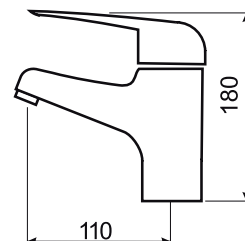

5 908293 527264

Kitchen sink standing faucet kit

Index: **ARM-AQUA-5**

12pcs

Kit includes:

- Flexible hose G 3/8-M10x1