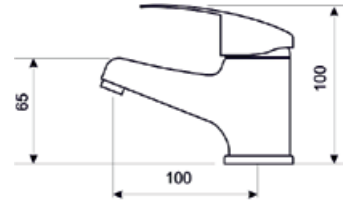

DECA 35

Bathroom basin standing faucet kit

Index: **ARM-DECA35-6**

12pcs

5 90829 3519443

Index: **ARM-DECA35-5**

20pcs

5 90829 3519474

Index: **ARM-DECA35-3A**

12pcs

Spout length: 15cm

5 90829 3519467