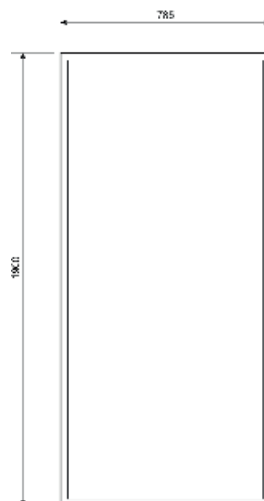

Index: **DP-BRAVO-120-T**

Colour: transparent

EAN: 5902230824515

- Width adjustment: 119,5 cm – 122,5 cm
- The door can be assembled to open to the right or left

SLIDING SHOWER DOORS

Size: 140x190 cm

Aluminium profile, colour: chrome
tempered glass - 6 mm with the
self-cleaning „NANO” coating

Index: **DP-BRAVO-140-T**

Colour: transparent

EAN: 5902230824522

- Width adjustment: 139,5 cm – 142,5 cm
- The door can be assembled to open to the right or left

BRAVO

SHOWER ENCLOSURE WALLS

Size: 80x190 cm