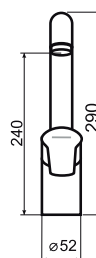

Kit includes:

- Click-clack plug/flexible hose G 3/8-M10x1

5 9022 30850187

Kitchen sink assymmetric standing faucet kit

Index: **ARM-YONIC-5A**

12pcs

Kit includes:

- Flexible hose G 3/8-M10x1