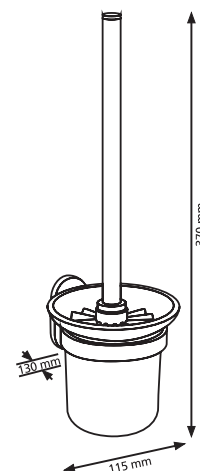

Index: **ZP-FUEGO**

PAROS

- Kit height: 60 cm
- 5-function shower head
- Shower hose 150 cm
- Movable mounting element
- Anti-calc function

Index: **PAROS**

QUADRO

- Rain showerhead, 20 x 20 cm and adjustable tilt angle
- Shower head
- 1/2" shower head hose 150 cm long
- 1/2" connection hose 50 cm long
- Stainless steel pole
- Shower switch
- Soap dish
- Adjustable shower head handle
- Anti-calc function
- Mounting handles with plugs

Index: **ZP-VIVO Black**

5pcs

EAN: 5902230824980

SORRENTO

- Rain showerhead, 20cm in diameter and adjustable tilt angle
- Shower head
- 1/2" shower head hose 150 cm long
- Stainless steel pole
- Shower switch
- Adjustable shower head handle
- Anti-calc function
- Mounting handles with plugs
- WALL-MOUNTED SHOWER FAUCET INCLUDED

Single towel hanger 60cm

MURO

Double towel hanger 60cm

Glass shelf

Towel hanger 40cm

Wall mounted WC brush

MURO

5 902230 825284