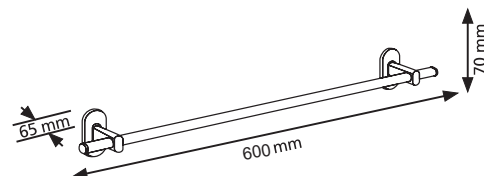

5 902230 825239