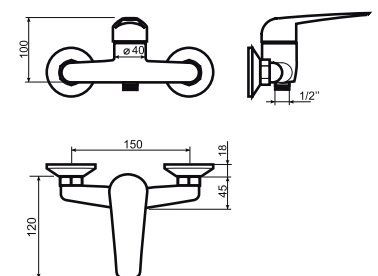

AQUA

5 908293 527226

Wall – mounted bathtub faucet kit

Index: **ARM-AQUA-2**

12pcs

5 908293 527233

Wall – mounted kitchen sink faucet kit

Index: **ARM-AQUA-3**

12pcs

Spout length: 25cm

5 908293 527240

Wall – mounted bathroom basin faucet kit

Index: **ARM-AQUA-3A**

12pcs

Spout length: 16cm

5 908293 527257

Wall – mounted bathroom shower faucet kit

Index: **ARM-AQUA-4**

12pcs