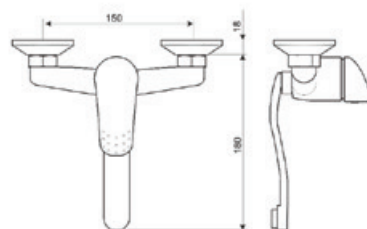

Wall – mounted bathtub faucet kit

Index: **ARM-OMIK-2**

12pcs

1. Kit includes:
- 1-function shower head
  - hose
  - point handle

5 90829 3519894