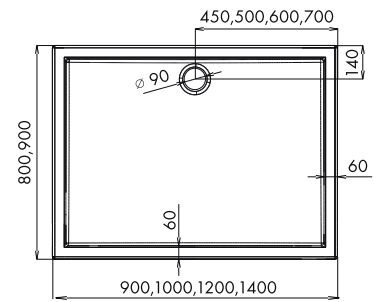

- Aluminium profile, colour: chrome
- Tempered glass, transparent, 5 mm thick
- Doors on double top rollers and double, detachable bottom rollers
- Right- or left-side assembly
- Polish shower base 14 cm high (integrated housing)

Index: **KP-DORIS-15-100X80-T-SZ**
80x100x185 cm (enclosure without the base)
EAN: 5902230800403

Index: **KP-DORIS-15-100X80-T**
80x100x200 (enclosure with the base)
EAN: 5908293559791