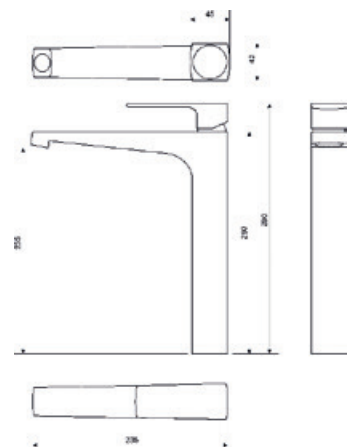

Bathroom basin high standing faucet kit
Index: **ARM-MURO-GOLD-6A**
12pcs