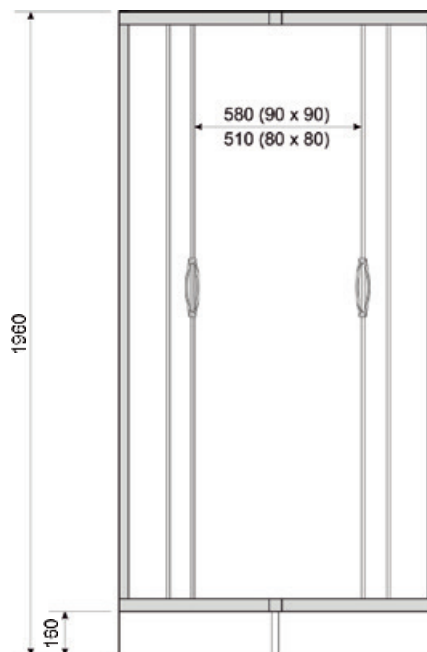

KAMA-Q

**POLSKI
BRODZIK**

- Aluminium profile, colour: chrome
- Tempered glass, graphite, 4 mm thick
- Doors on double top rollers and single, detachable bottom rollers
- Polish shower base 16 cm high (integrated housing)

Index: **KP-KAMA-Q-1580-G-SZ**
80x80x180cm (enclosure without the base)
EAN: 5902230800366

Index: **KP-KAMA-Q-1580-G**
80x80x195cm (enclosure with the base)
EAN: 5902230800038

Index: **KP-KAMA-Q-1590-G-SZ**
90x90x180cm (enclosure without the base)
EAN: 5902230800373

Index: **KP-KAMA-Q-1590-G**
90x90x195cm (enclosure with the base)
EAN: 5902230800045