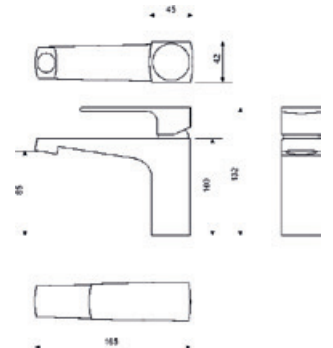

Bathroom basin standing faucet kit
Index: **ARM-MURO-GOLD-6**
12pcs