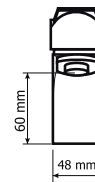

VESTO

5 90829 3527325

Bathroom basin standing faucet kit

Index: **ARM-VESTO-6**

12pcs

Kit includes:
Click-clack plug/flexible hose G 3/8-M10x1

5 90829 3527318

Kitchen sink standing faucet kit