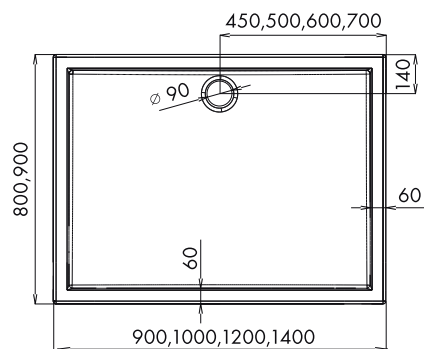

Index: **KP-DORIS-15-100X80-T-SZ**
80x100x185 cm (enclosure without the base)
EAN: 5902230800403

Index: **KP-DORIS-15-100X80-T**
80x100x200 (enclosure with the base)
EAN: 5908293559791

DORIS XL

**POLSKI
BRODZIK**

- Aluminium profile, colour: chrome
- Tempered glass, transparent, 6 mm thick
- Doors on double top rollers and double, detachable bottom rollers
- Right- or left-side assembly
- Polish shower base 14 cm high (integrated housing)