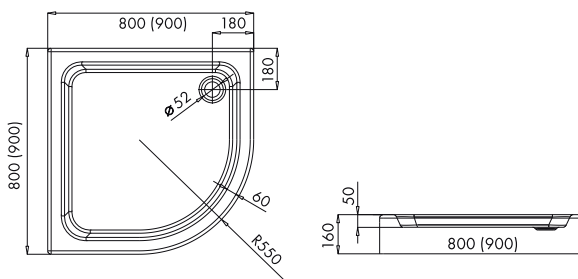

Index: **KP-CELINE-1580-T-SZ**
 80x80x180cm (enclosure without the base)
 EAN: 5902230800410

Index: **KP-CELINE-1580-T**
 80x80x195cm (enclosure with the base)
 EAN: 5908293555779

Index: **KP-CELINE-1590-T-SZ**
 90x90x180cm (enclosure without the base)
 EAN: 5902230800427

Index: **KP-CELINE-1590-T**
 90x90x195cm (enclosure with the base)
 EAN: 5908293555786

KAMA

**POLSKI
BRODZIK**

- Aluminium profile, colour: chrome
- Tempered glass, graphite, 4 mm thick
- Doors on double top rollers and single, detachable bottom rollers
- Polish shower base 16 cm high (integrated housing) and a radius of 55 cm