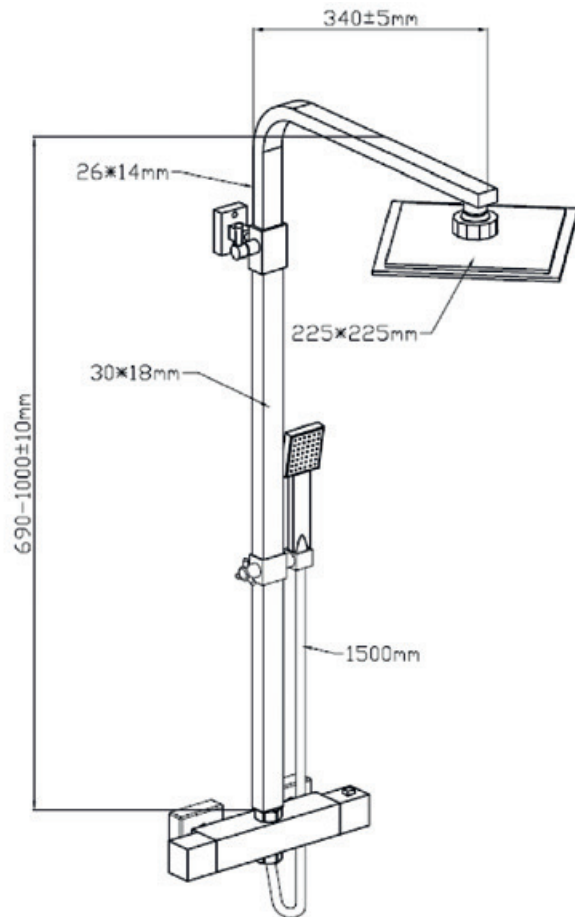

Index: **ZP-QUADRO**

 10pcs

EAN: 5902230824539

VIVO

- Rain showerhead, 20cm in diameter and adjustable tilt angle
- Shower head
- 1/2" shower head hose 150 cm long
- 1/2" connection hose 50 cm long
- Stainless steel pole
- Shower switch
- Adjustable shower head handle
- Anti-calc function
- Mounting handles with plugs

Index: **ZP-VIVO Black**

5pcs

EAN: 5902230824980

SORRENTO

- Rain showerhead, 20cm in diameter and adjustable tilt angle
- Shower head
- 1/2" shower head hose 150 cm long
- Stainless steel pole
- Shower switch
- Adjustable shower head handle
- Anti-calc function
- Mounting handles with plugs
- WALL-MOUNTED SHOWER FAUCET INCLUDED

Index: **ZP-SORRENTO**

 10pcs

EAN: 5902230825499

MODERN

- Rain showerhead SLIM, 25x25 cm and adjustable tilt angle
- Adjustable height 80 - 120 cm
- Stainless steel pole
- 1-function shower head
- Shower hose included
- Anti-calc function
- THERMOSTATIC SHOWER KIT INCLUDED

Index: **ZP-MODERN**

5pcs

EAN: 5902230824447

MODERN BLACK

- Rain showerhead SLIM, 25x25 cm and adjustable tilt angle
- Adjustable height 80 - 120 cm
- Stainless steel pole
- 1-function shower head
- Shower hose included
- Anti-calc function
- THERMOSTATIC SHOWER KIT INCLUDED