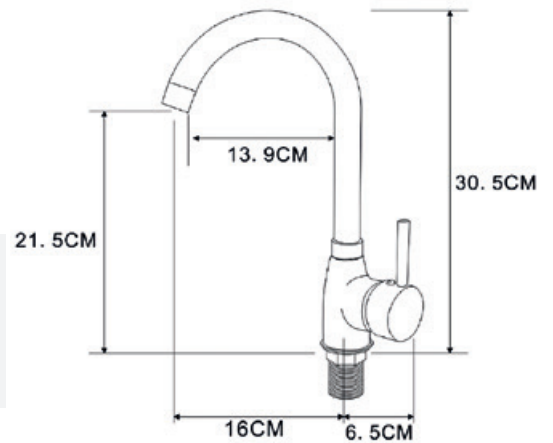

59 0223 08 2547 51

Index: **ARM-LUNA-Black**

12pcs