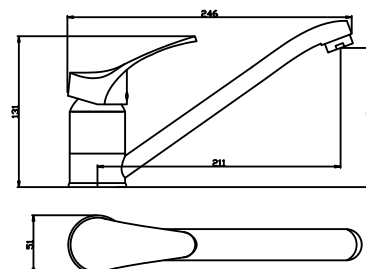

Kitchen sink asymmetric standing faucet kit

Index: **ARM-OCEAN-5A**

12pcs

Kit includes:
Flexible hose G 3/8-M10x1