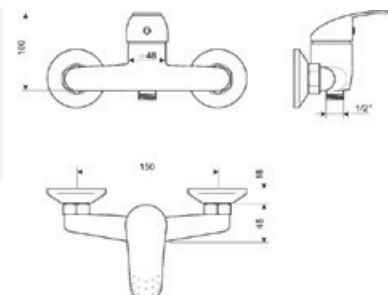

12pcs

- Kit includes:
- 1-function shower head
 - hose
 - point handle

5 90829 3519863

OCEAN

Bathroom basin standing faucet kit

Index: **ARM-OCEAN-6**

12pcs

Spout length: 16cm