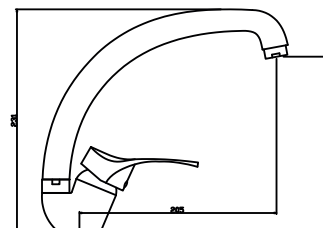

Kitchen sink standing faucet kit

Index: **ARM-OCEAN-5**

12pcs

Kit includes:
Flexible hose G 3/8-M10x1

Kitchen sink asymmetric standing faucet kit

Index: **ARM-OCEAN-5A**

12pcs

Kit includes:
Flexible hose G 3/8-M10x1