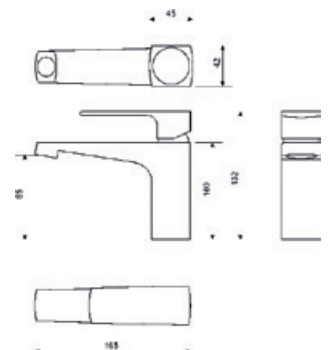

59 0223 08 2532 1

Bathroom basin high standing faucet kit

Index: **ARM-MURO-6A**

12pcs