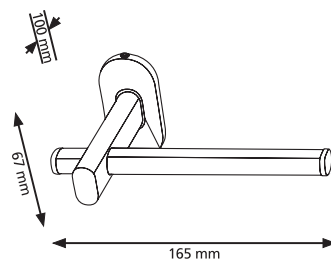

5 902230 825215

Toilet roll hanger