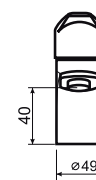

Kit includes:

- Click-clack plug/flexible hose G 3/8-M10x1

5 9022 30850187

Kitchen sink assymmetric standing faucet kit

Index: **ARM-YONIC-5A**

12pcs

Kit includes:

- Flexible hose G 3/8-M10x1