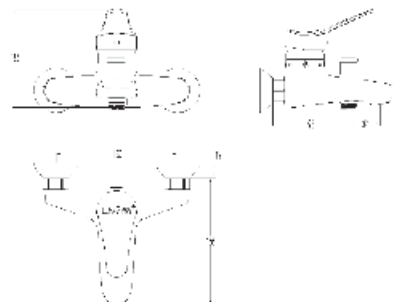

OCEAN

Wall – mounted bathtub faucet kit

Index: **ARM-OCEAN-2**

12pcs

Wall – mounted kitchen sink faucet kit

Index: **ARM-OCEAN-3**

12pcs

Spout length: 25cm

Wall – mounted bathroom basin faucet kit

Index: **ARM-OCEAN-3A**

12pcs

Spout length: 17cm

Wall – mounted bathroom shower faucet kit

Index: **ARM-OCEAN-4**

12pcs

1. Kit includes:
- 1-function shower head
  - hose
  - point handle