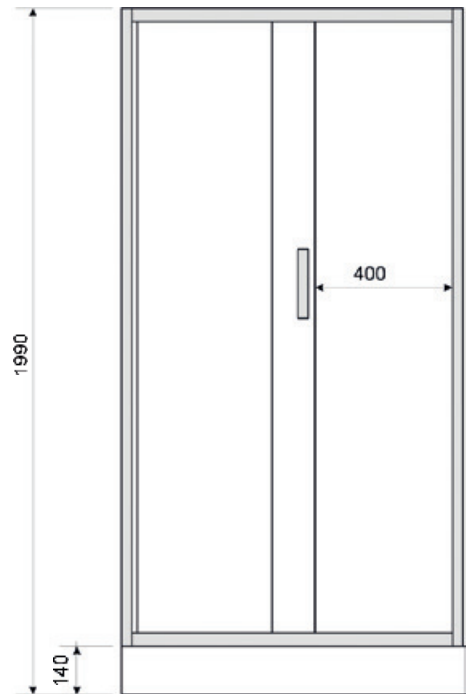

- Aluminium profile, colour: chrome
- Tempered glass, transparent, 5 mm thick
- Doors on double top rollers and double, detachable bottom rollers
- Right- or left-side assembly
- Polish shower base 14 cm high (integrated housing)

Index: **KP-DORIS-15-100X80-T-SZ**
80x100x185 cm (enclosure without the base)
EAN: 5902230800403

Index: **KP-DORIS-15-100X80-T**
80x100x200 (enclosure with the base)
EAN: 5908293559791