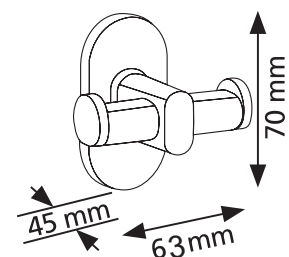

Cup for bathroom utensils