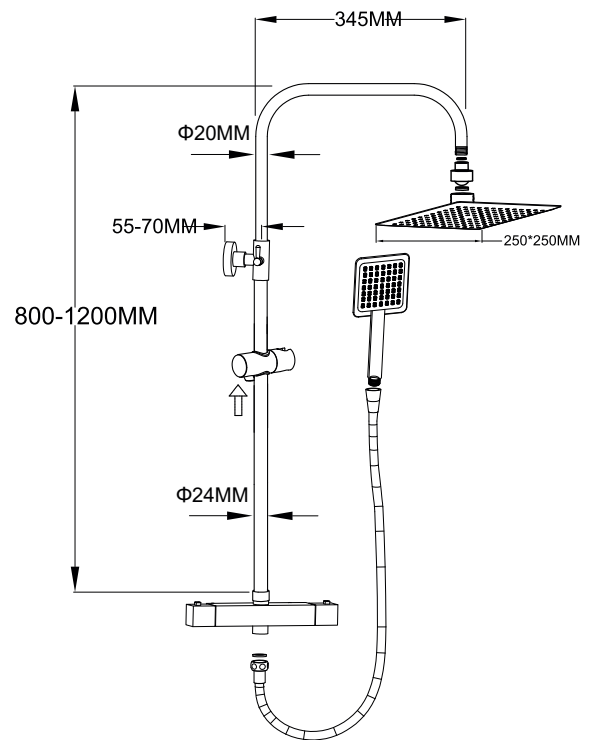

Index: **ZP-QUADRO**

 10pcs

EAN: 5902230824539

VIVO

- Rain showerhead, 20cm in diameter and adjustable tilt angle
- Shower head
- 1/2" shower head hose 150 cm long
- 1/2" connection hose 50 cm long
- Stainless steel pole
- Shower switch
- Adjustable shower head handle
- Anti-calc function
- Mounting handles with plugs

Index: **ZP-VIVO**

 5pcs

EAN: 5908293527004

VIVO BLACK

- SLIM rain showerhead, 20cm in diameter and adjustable tilt angle
- Shower head
- 1/2" shower head hose 150 cm long
- Stainless steel pole
- Shower switch
- Adjustable shower head handle
- Anti-calc function
- Mounting handles with plugs
- WALL-MOUNTED SHOWER FAUCET INCLUDED

Index: **ZP-VIVO Black**

5pcs

EAN: 5902230824980

SORRENTO

- Rain showerhead, 20cm in diameter and adjustable tilt angle
- Shower head
- 1/2" shower head hose 150 cm long
- Stainless steel pole
- Shower switch
- Adjustable shower head handle
- Anti-calc function
- Mounting handles with plugs
- WALL-MOUNTED SHOWER FAUCET INCLUDED

Index: **ZP-SORRENTO**

 10pcs

EAN: 5902230825499

MODERN

- Rain showerhead SLIM, 25x25 cm and adjustable tilt angle
- Adjustable height 80 - 120 cm
- Stainless steel pole
- 1-function shower head
- Shower hose included
- Anti-calc function
- THERMOSTATIC SHOWER KIT INCLUDED