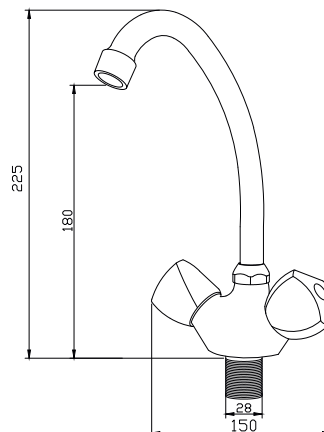

KAJA

5 908293 518545

Bathroom basin standing faucet kit

Index: **ARM-KAJA-6**

12pcs

Kit includes:
- Flexible hose G 3/8-M10x1

5 908293 518569

Wall – mounted bathroom basin faucet kit

Index: **ARM-KAJA-3A**

12pcs

Spout length: 20cm

5 908293 518583

Wall – mounted kitchen sink faucet kit

Index: **ARM-KAJA-3**

12pcs

Spout length: 20cm

5 908293 518538

Wall – mounted bathtub faucet kit

Index: **ARM-KAJA-2**

12pcs

Kit includes:
- 1-function shower head
- hose