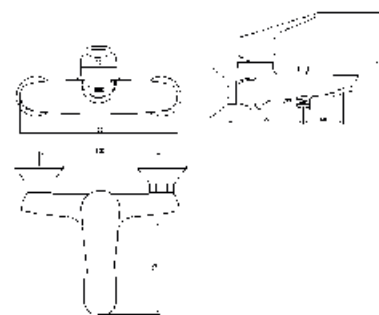

Index: **ARM-SIGMA-3A**

12pcs

5 90223 0824874

Wall – mounted bathtub faucet kit

Index: **ARM-SIGMA-2**

12pcs

5 9022 30824867

Wall – mounted bathroom shower faucet kit