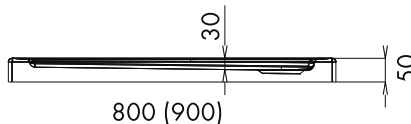

- Acrylic shower base, semi-round
- Height: 5,5 cm
- Depth: 3 cm
- Drain: 90 mm

Index: **ROUND 80X80X5,5**

EAN: 5902230825031

Index: **ROUND 90X90X5,5**

EAN: 5902230825000