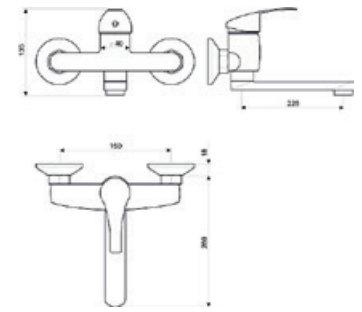

Kitchen sink standing faucet kit

Index: **ARM-DECA35-5**

20pcs

5 90829 3519474

Wall – mounted bathroom basin faucet kit

Index: **ARM-DECA35-3A**

12pcs

Spout length: 15cm

5 90829 3519467

DECA 35

5 90829 3527776

Wall – mounted kitchen sink faucet kit
Index: **ARM-DECA35-3**

12pcs

Spout length: 23cm

5 90829 3519450

Wall – mounted bathtub faucet kit
Index: **ARM-DECA35-2**