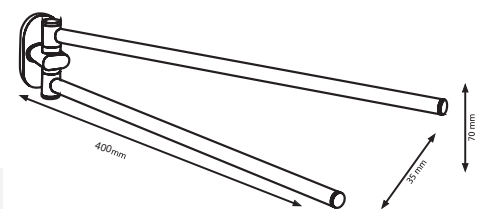

Single towel hanger 60cm

MURO

Double towel hanger 60cm

Glass shelf

Towel hanger 40cm

Wall mounted WC brush

MURO

5 902230 825284