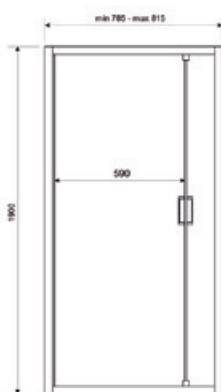

EAN: 5902230800106

- Width adjustment: 68,5 cm – 71,5 cm
- The door can be assembled to open to the right or left

SINGLE-PANEL SHOWER ENCLOSURE DOORS

Size: 80x190 cm

Aluminium profile, colour: chrome
tempered glass - 6 mm with
the self-cleaning „NANO” coating