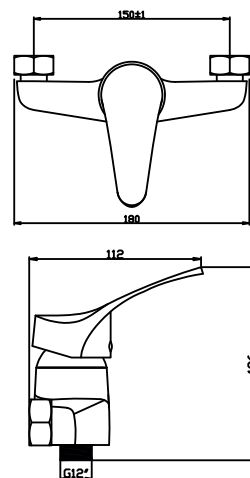

Wall – mounted bathroom basin faucet kit

Index: **ARM-OCEAN-3A**

12pcs

Spout length: 17cm

Wall – mounted bathroom shower faucet kit

Index: **ARM-OCEAN-4**

12pcs

- Kit includes:
- 1-function shower head
 - hose
 - point handle