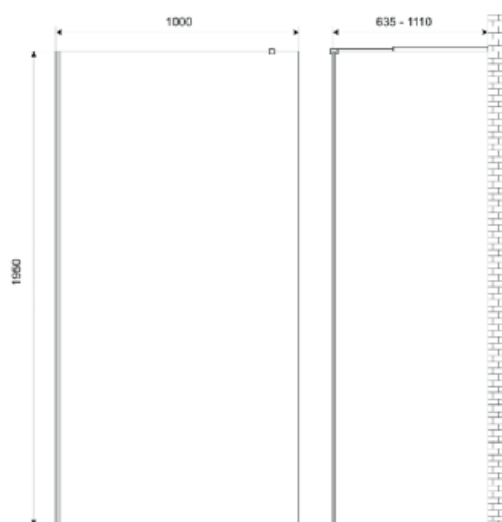

SHOWER ENCLOSURE WALL

Index: **W-NEGRO-90**

100x195

EAN: 5908293551399

WALK-IN CLEARIO

- Profile: chrome
- Tempered glass - 6 mm
- Stainless steel adjustable bracket 63.5 - 111 cm long
- Kit includes a silicone gasket to be mounted between the glass and the ground