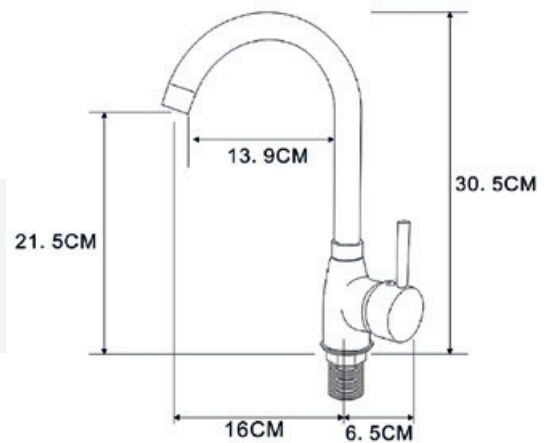

LUNA

59 0223 08 2550 51

Index: **ARM-LUNA Latte-G**

12pcs

59 0223 08 2552 91

Index: **ARM-LUNA-Grey**

12pcs

59 0223 08 2547 51

Index: **ARM-LUNA-Black**

12pcs