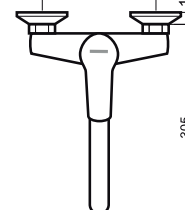

Wall – mounted kitchen sink faucet kit

Index: **ARM-YONIC-3**

12pcs

Spout length: 25cm