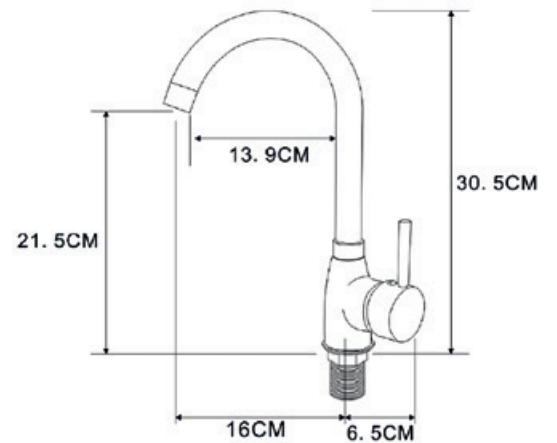

LUNA GOLD

59 0223 08 2551 2

Index: **ARM-LUNA Latte-G**

12pcs

59 0223 08 2548 2

Index: **ARM-LUNA Black-G**

12pcs