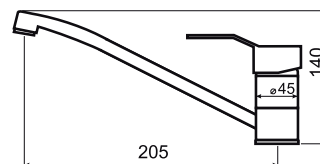

VESTO

5 90829 3527325

Bathroom basin standing faucet kit

Index: **ARM-VESTO-6**

12pcs

Kit includes:
Click-clack plug/flexible hose G 3/8-M10x1

5 90829 3527318

Kitchen sink standing faucet kit

Index: **ARM-VESTO-5**

12pcs

Kit includes:
Flexible hose G 3/8-M10x1

5 90829 3527349

Kitchen sink assymmetric standing faucet kit

Index: **ARM-VESTO-5**

12pcs

Kit includes:
Flexible hose G 3/8-M10x1