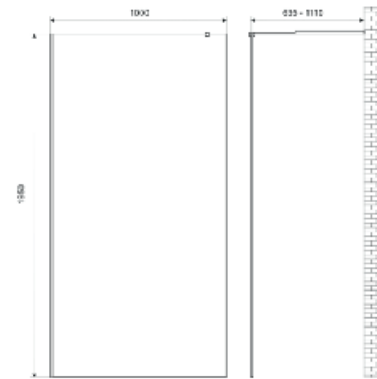

WALK-IN VERTICO

- Profile: chrome
- Tempered glass - 8 mm
- Stainless steel adjustable bracket 63.5 - 111 cm long
- Kit includes a silicone gasket to be mounted between the glass and the ground

SHOWER ENCLOSURE WALL

Index: **W-VERTICO-90**

90x195

EAN: 5902230824454

SHOWER ENCLOSURE WALL

Index: **W-VERTICO-100**

100x195

EAN: 5908293551382

SHOWER ENCLOSURE WALL

Index: **W-VERTICO-120**

120x195

EAN: 5902230824461