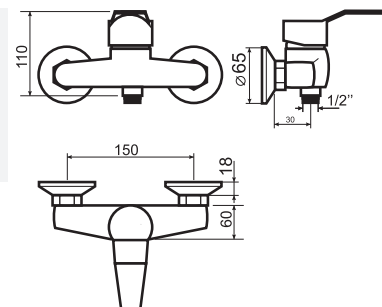

Wall – mounted bathroom shower faucet kit

Index: **ARM-VESTO-4**

12pcs

Kit includes:
- 1-function shower head
- hose
- point handle