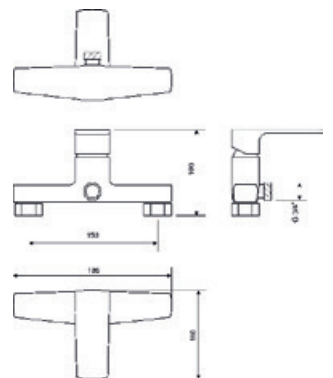

59 0223 08 2531 4

Bathroom basin standing faucet kit

Index: **ARM-MURO-6**

12pcs