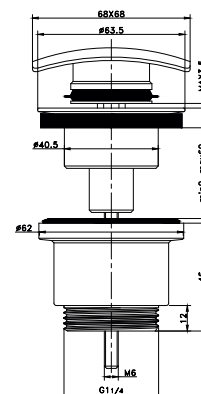

5 902230 825352

CLIK -CLAK plug