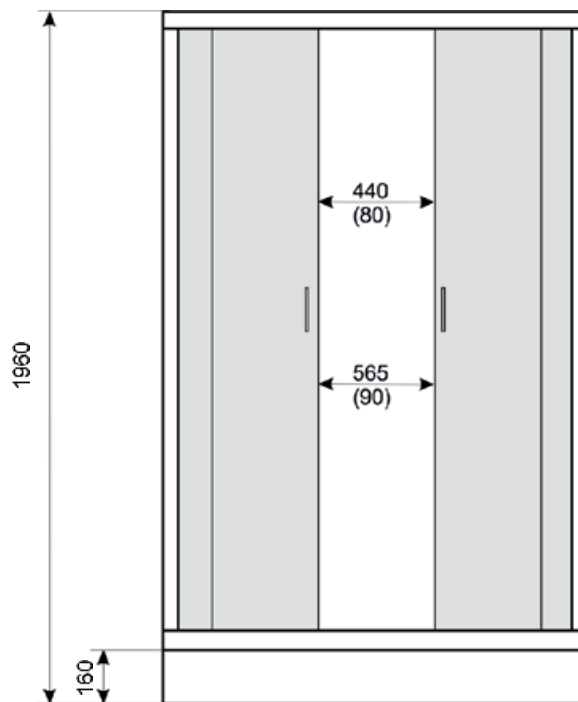

KAMA

**POLSKI
BRODZIK**

- Aluminium profile, colour: chrome
- Tempered glass, graphite, 4 mm thick
- Doors on double top rollers and single, detachable bottom rollers
- Polish shower base 16 cm high (integrated housing) and a radius of 55 cm

Index: **KP-KAMA-1580-G-SZ**
80x80x180cm (enclosure without the base)
EAN: 5902230800281

Index: **KP-KAMA-1580-G**
80x80x195cm (enclosure with the base)
EAN: 5908293555700

Index: **KP-KAMA-1590-G-SZ**
90x90x180cm (enclosure without the base)
EAN: 5902230800398

Index: **KP-KAMA-1590-G**
90x90x195cm (enclosure with the base)
EAN: 5908293555717