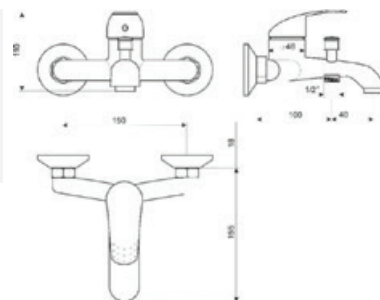

Wall – mounted bathtub faucet kit

Index: **ARM-OMIK-4**

12pcs

1. Kit includes:
- 1-function shower head
  - hose
  - point handle

5 90829 3519863