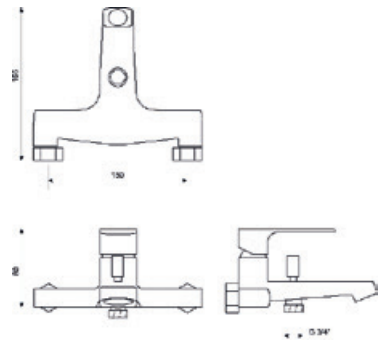

5190223 08 2534 5

Wall – mounted bathroom shower faucet kit

Index: **ARM-MURO-4**

12pcs