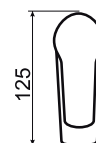

Bathroom basin standing faucet kit

Index: **ARM-YONIC-6**

12pcs

Kit includes:

- Click-clack plug/flexible hose G 3/8-M10x1