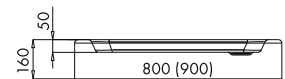

CELINE

- Satin aluminium profiles
- Tempered glass, transparent, 4 mm thick
- Doors on double top rollers and single, detachable bottom rollers
- Polish shower base 16 cm high (integrated housing) and a radius of 55 cm