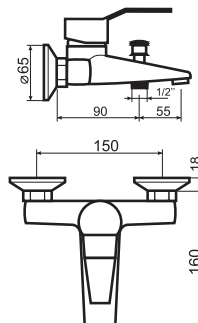

VESTO

5 90829 3527301

Wall – mounted bathtub faucet kit

Index: **ARM-VESTO-2**

12pcs

Kit includes:
- 1-function shower head
- hose
- point handle

5 9022 30850033

Wall – mounted kitchen sink faucet kit

Index: **ARM-VESTO-3**

12pcs

Spout length: 25cm

5 9022 30850040

Wall – mounted bathroom basin faucet kit

Index: **ARM-VESTO-3A**

12pcs

Spout length: 17cm

5 90829 3527332

Wall – mounted bathroom shower faucet kit

Index: **ARM-VESTO-4**

12pcs

Kit includes:
- 1-function shower head
- hose
- point handle