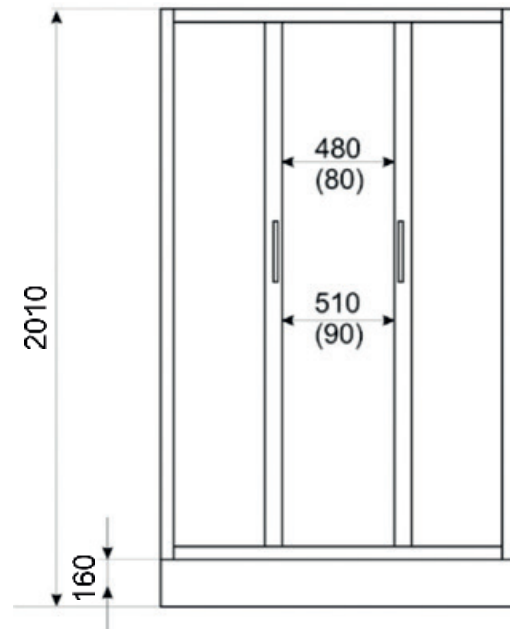

Index: **KP-KAMA-Q-1590-G**
90x90x195cm (enclosure with the base)
EAN: 5902230800045

GAJA

- Aluminium profile, colour: chrome
- Tempered glass, 4 mm thick, graphite
- Doors on double top rollers and single, detachable bottom rollers
- Shower base 45 cm high (removable housing)

Index: **KP-GAJA-4580-G**
 80x80x195cm (enclosure with the base)
 EAN: 5902230802094

Index: **KP-GAJA-4590-G**
 90x90x195cm (enclosure with the base)
 EAN: 5902230802100

MARGO 15 cm

**POLSKI
BRODZIK**

- Aluminium profile, colour: chrome
- Tempered glass, 5 mm thick, with a decorative pattern
- Doors on double top rollers and double, detachable bottom rollers
- Polish shower base 16 cm high (integrated housing) and a radius of 55 cm

Index: **KP-MARGO-1590-W**
90x90x200cm (enclosure with the base)
EAN: 5908293533227

MARGO 41 cm

**POLSKI
BRODZIK**

- Aluminium profile, colour: chrome
- Tempered glass, 5 mm thick, with a decorative pattern
- Doors on double top rollers and double, detachable bottom rollers
- Polish shower base 41 cm high (integrated housing) and a radius of 55 cm