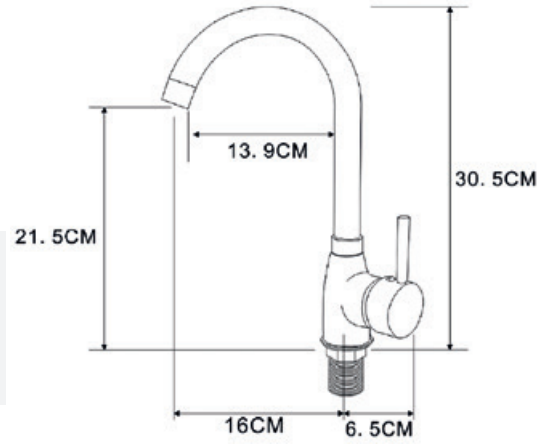

59 0223 08 2552 91

Index: **ARM-LUNA-Grey**

12pcs