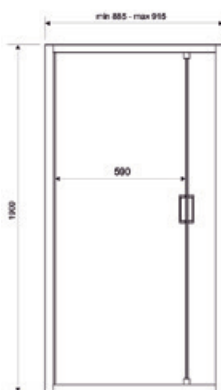

EAN: 5902230800106

- Width adjustment: 68,5 cm – 71,5 cm
- The door can be assembled to open to the right or left

SINGLE-PANEL SHOWER ENCLOSURE DOORS

Size: 80x190 cm

Aluminium profile, colour: chrome
tempered glass - 6 mm with
the self-cleaning „NANO” coating

Index: **DU-BRAVO-80-T**

Colour: transparent

EAN: 5902230800069

Index: **DU-BRAVO-80-G**

Colour: graphite

EAN: 5902230800113

- Width adjustment: 78,5 cm – 81,5 cm
- The door can be assembled to open to the right or left

Index: **DP-BRAVO-100-T**

Colour: transparent

EAN: 5902230824508

- Width adjustment: 99,5 cm – 102,5 cm
- The door can be assembled to open to the right or left

SLIDING SHOWER DOORS

Size: 120x190 cm

Aluminium profile, colour: chrome
tempered glass - 6 mm with the
self-cleaning „NANO” coating