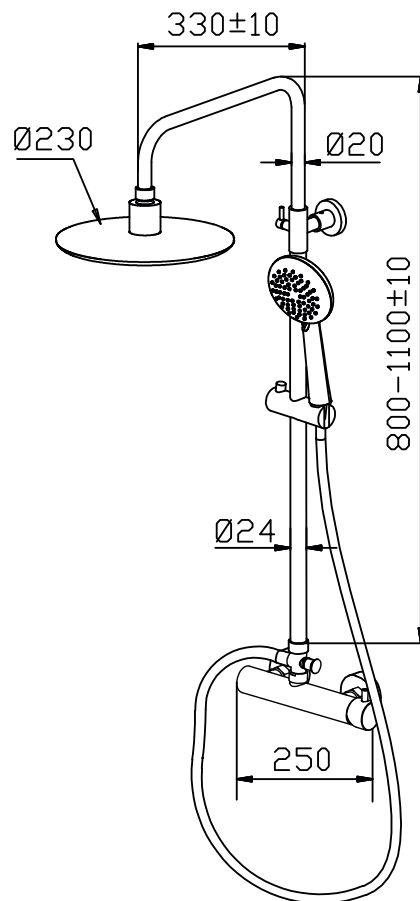

Index: **ZP-FUEGO**

PAROS

- Kit height: 60 cm
- 5-function shower head
- Shower hose 150 cm
- Movable mounting element
- Anti-calc function

Index: **PAROS**

QUADRO

- Rain showerhead, 20 x 20 cm and adjustable tilt angle
- Shower head
- 1/2" shower head hose 150 cm long
- 1/2" connection hose 50 cm long
- Stainless steel pole
- Shower switch
- Soap dish
- Adjustable shower head handle
- Anti-calc function
- Mounting handles with plugs

Index: **ZP-QUADRO**

 10pcs

EAN: 5902230824539

VIVO

- Rain showerhead, 20cm in diameter and adjustable tilt angle
- Shower head
- 1/2" shower head hose 150 cm long
- 1/2" connection hose 50 cm long
- Stainless steel pole
- Shower switch
- Adjustable shower head handle
- Anti-calc function
- Mounting handles with plugs

Index: **ZP-VIVO**

 5pcs

EAN: 5908293527004

VIVO BLACK

- SLIM rain showerhead, 20cm in diameter and adjustable tilt angle
- Shower head
- 1/2" shower head hose 150 cm long
- Stainless steel pole
- Shower switch
- Adjustable shower head handle
- Anti-calc function
- Mounting handles with plugs
- WALL-MOUNTED SHOWER FAUCET INCLUDED

Index: **ZP-VIVO Black**

5pcs

EAN: 5902230824980

SORRENTO

- Rain showerhead, 20cm in diameter and adjustable tilt angle
- Shower head
- 1/2" shower head hose 150 cm long
- Stainless steel pole
- Shower switch
- Adjustable shower head handle
- Anti-calc function
- Mounting handles with plugs
- WALL-MOUNTED SHOWER FAUCET INCLUDED