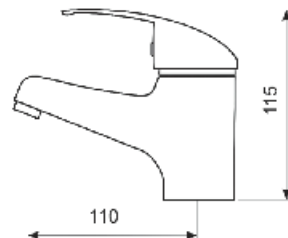

Index: **ARM-SIGMA-4**

12pcs

5 9022 30824881

OMIKRON

Bathroom basin standing faucet kit

Index: **ARM-OMIK-6**

12pcs

Kit includes:
Automatic plug/flexible hose G 3/8-M10x1