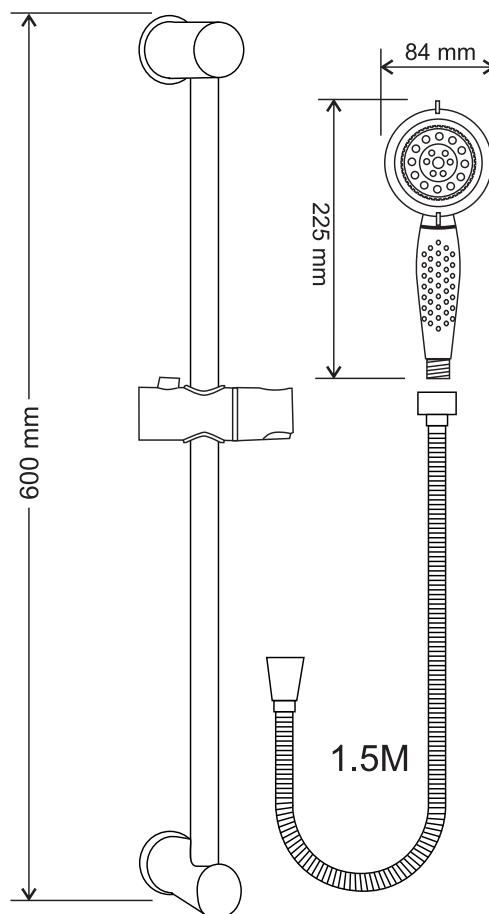

- 1-function shower head
- shower hose, length: 150cm
- point handle

Index: **ZP2**

- 3-function shower head
- shower hose, length: 150cm
- point handle

Index: **ZP3**

- 5-function shower head
- shower hose, length: 150cm
- point handle

COLIMA

- Kit height: 60 cm
- 1-function shower head
- Shower hose 150 cm
- Movable mounting element
- Anti-calc function

Index: **ZP-COLIMA**

FUEGO

- Kit height: 66 cm
- 3-function shower head
- Shower hose 150 cm
- Movable mounting element
- Soap dish
- Anti-calc function

Index: **ZP-FUEGO**

PAROS

- Kit height: 60 cm
- 5-function shower head
- Shower hose 150 cm
- Movable mounting element
- Anti-calc function

Index: **PAROS**

QUADRO

- Rain showerhead, 20 x 20 cm and adjustable tilt angle
- Shower head
- 1/2" shower head hose 150 cm long
- 1/2" connection hose 50 cm long
- Stainless steel pole
- Shower switch
- Soap dish
- Adjustable shower head handle
- Anti-calc function
- Mounting handles with plugs

Index: **ZP-QUADRO**

 10pcs

EAN: 5902230824539

VIVO

- Rain showerhead, 20cm in diameter and adjustable tilt angle
- Shower head
- 1/2" shower head hose 150 cm long
- 1/2" connection hose 50 cm long
- Stainless steel pole
- Shower switch
- Adjustable shower head handle
- Anti-calc function
- Mounting handles with plugs