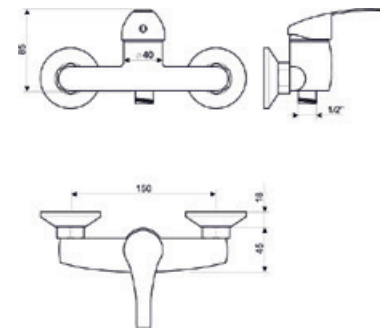

5 90829 3548672

Bathroom basin standing faucet kit with moveable spout
Index: **ARM-DECA35-6R**

12pcs