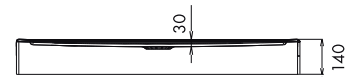

DORIS

**POLSKI
BRODZIK**

- Aluminium profile, colour: chrome
- Tempered glass, transparent, 5 mm thick
- Doors on double top rollers and double, detachable bottom rollers
- Right- or left-side assembly
- Polish shower base 14 cm high (integrated housing)

Index: **KP-DORIS-15-100X80-T-SZ**
80x100x185 cm (enclosure without the base)
EAN: 5902230800403

Index: **KP-DORIS-15-100X80-T**
80x100x200 (enclosure with the base)
EAN: 5908293559791