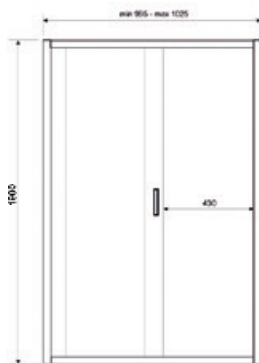

EAN: 5902230800106

- Width adjustment: 68,5 cm – 71,5 cm
- The door can be assembled to open to the right or left

SINGLE-PANEL SHOWER ENCLOSURE DOORS

Size: 80x190 cm

Aluminium profile, colour: chrome
tempered glass - 6 mm with
the self-cleaning „NANO” coating

Index: **DU-BRAVO-90-G**

Colour: graphite

EAN: 5902230800120

- Width adjustment: 88,5 cm – 91,5 cm
- The door can be assembled to open to the right or left

BRAVO

SLIDING SHOWER DOORS

Size: 100x190 cm

Aluminium profile, colour: chrome
tempered glass - 6 mm with the
self-cleaning „NANO” coating

Index: **DP-BRAVO-100-T**

Colour: transparent

EAN: 5902230824508

- Width adjustment: 99,5 cm – 102,5 cm
- The door can be assembled to open to the right or left

SLIDING SHOWER DOORS

Size: 120x190 cm

Aluminium profile, colour: chrome
tempered glass - 6 mm with the
self-cleaning „NANO” coating

Index: **DP-BRAVO-120-T**

Colour: transparent

EAN: 5902230824515

- Width adjustment: 119,5 cm – 122,5 cm
- The door can be assembled to open to the right or left

SLIDING SHOWER DOORS

Size: 140x190 cm

Aluminium profile, colour: chrome
tempered glass - 6 mm with the
self-cleaning „NANO” coating